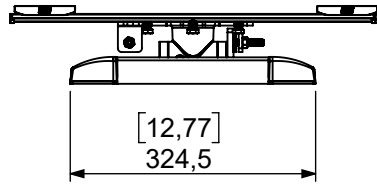

Technical drawing (mm/inch)
180-001-7 / SMS Icon Flipster Wall A/W

Portrait

Landscape
Rotating to portrait