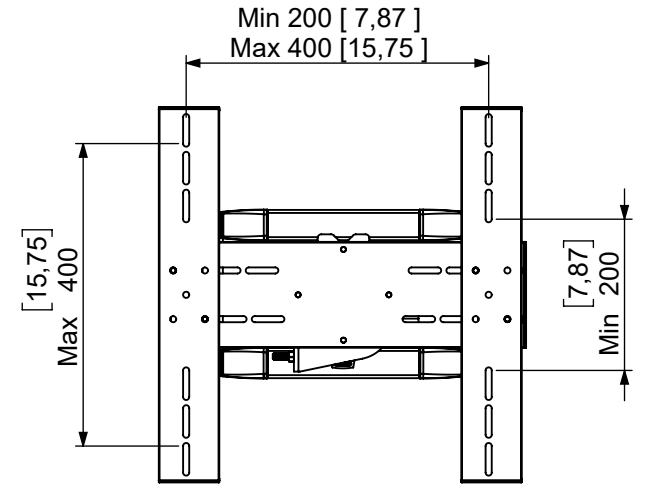

Technical drawing (mm/inch)
180-001-7 / SMS Icon Flipster Wall A/W

Portrait

Landscape
Rotating to portrait