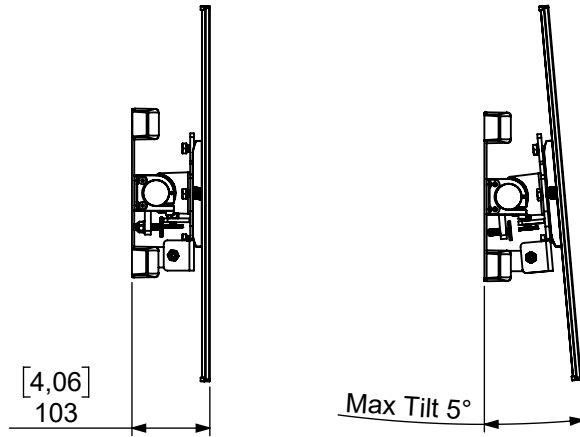

Technical drawing (mm/inch)
180-001-7 / SMS Icon Flipster Wall A/W

Portrait

Landscape
Rotating to portrait