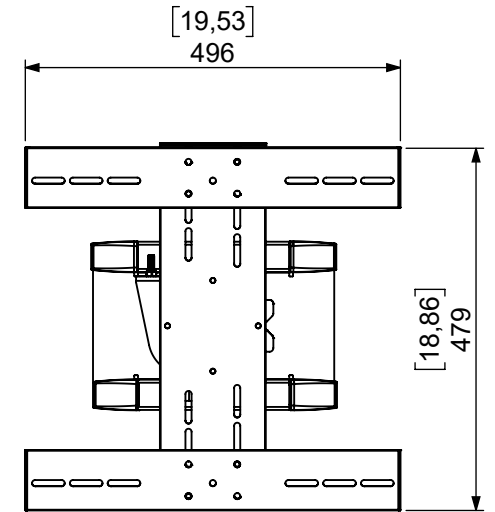

Technical drawing (mm/inch)
180-001-7 / SMS Icon Flipster Wall A/W

Portrait

Landscape
Rotating to portrait