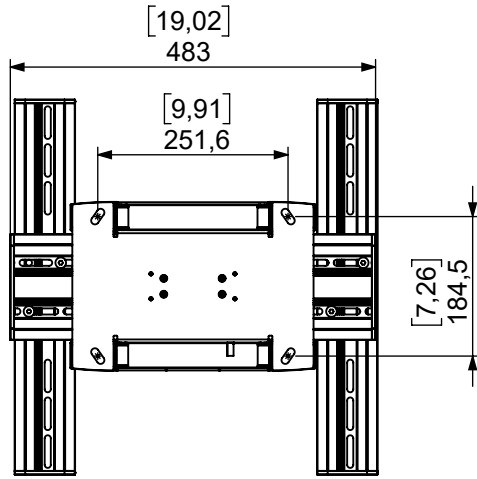

Technical drawing (mm/inch)
180-001-7 / SMS Icon Flipster Wall A/W

Portrait

Landscape
Rotating to portrait