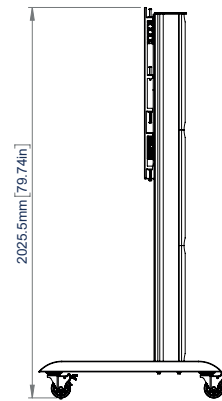

SIDE VIEW

ORDER INFORMATION

PLEASE NOTE, THIS IS A **MULTI-BOX ITEM**.

COLOUR:	ORDER REF:	EAN CODE:
Black	BT8517/B	5019318307157