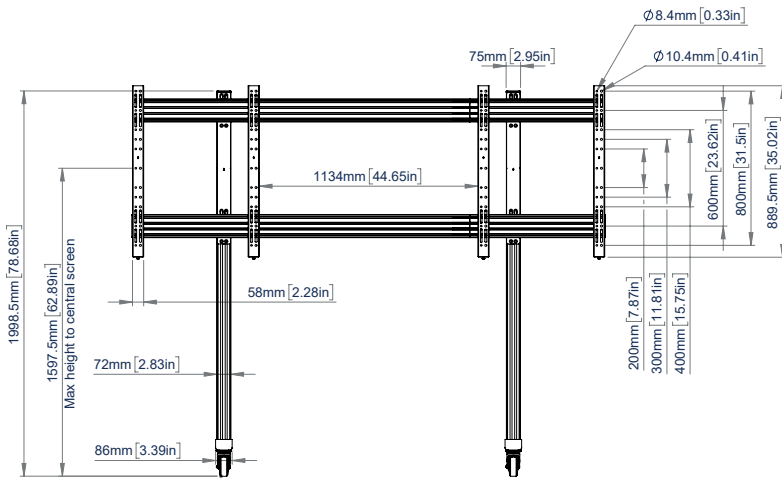

FRONT VIEW

TOP VIEW

ORDER INFORMATION

PLEASE NOTE, THIS IS A **MULTI-BOX ITEM**.

COLOUR:	ORDER REF:	EAN CODE:
Black	BT8517/B	5019318307157

ACCESSORIES AND RELATED PRODUCTS

BT7884

Flip Down AV Storage Tray suitable for storing a variety of AV equipment onto System X Rails

BT7874

Mounting Plate for Logitech Videobars
Variety of Videobar mounts available, compatible with the included mounting arm

BT8416

Twin Screen VC Wall Mount designed for screens up to 65" and 70kg per screen

BT8516

Twin Screen VC Trolley designed for screens up to 65" and 70kg per screen

SS-V1.1-BT8517-080223