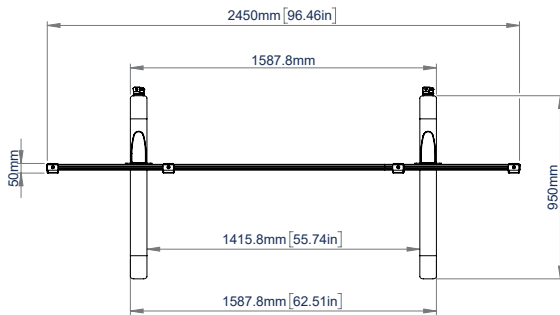

TOP VIEW

ORDER INFORMATION

PLEASE NOTE, THIS IS A **MULTI-BOX ITEM**.

COLOUR:	ORDER REF:	EAN CODE:
Black	BT8517/B	5019318307157

ACCESSORIES AND RELATED PRODUCTS

BT7884

Flip Down AV Storage Tray suitable for storing a variety of AV equipment onto System X Rails

BT7874

Mounting Plate for Logitech Videobars
Variety of Videobar mounts available, compatible with the included mounting arm

BT8416

Twin Screen VC Wall Mount designed for screens up to 65" and 70kg per screen

BT8516

Twin Screen VC Trolley designed for screens up to 65" and 70kg per screen

SS-V1.1-BT8517-080223