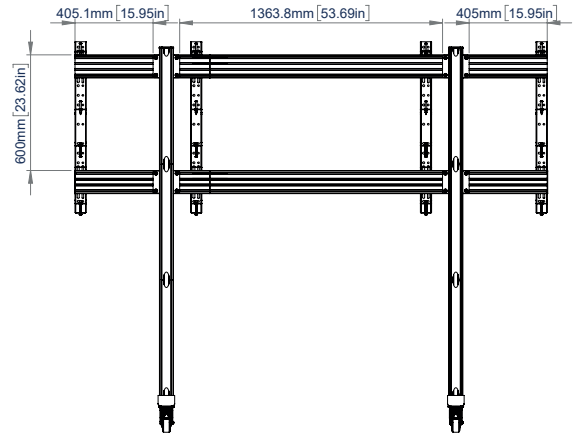

REAR VIEW

TOP VIEW

ORDER INFORMATION

PLEASE NOTE, THIS IS A **MULTI-BOX ITEM**.

COLOUR:	ORDER REF:	EAN CODE:
Black	BT8517/B	5019318307157

ACCESSORIES AND RELATED PRODUCTS

BT7884

Flip Down AV Storage Tray suitable for storing a variety of AV equipment onto System X Rails

BT7874

Mounting Plate for Logitech Videobars
Variety of Videobar mounts available, compatible with the included mounting arm

BT8416

Twin Screen VC Wall Mount designed for screens up to 65" and 70kg per screen

BT8516

Twin Screen VC Trolley designed for screens up to 65" and 70kg per screen

SS-V1.1-BT8517-080223