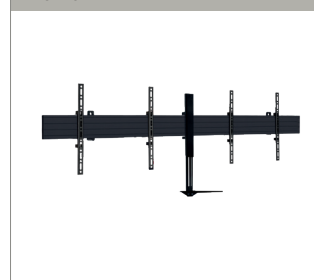

Twin Screen VC Wall Mount designed for screens up to 65" and 70kg per screen

BT8516