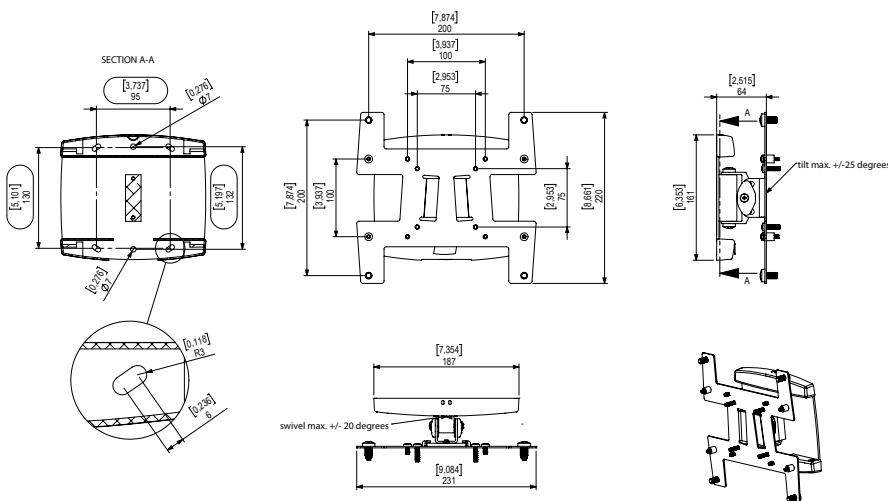

▲ INFO

Finish: Black or Anthracite Grey.

Max load weight: 12 kg

VESA standard: 75 x 75 - 200 x 200 mm

Tilt/Swivel: the display can be tilted max. +/- 25° and swiveled +/- max. 20°, depending on size of the display.

▲ TECHNICAL DRAWING (INCH/MM)

C181U004-1A..C181U004-2A ICON WL ST

▲ SIMPLE ORDERING

ART. NO.

C181U004-1A Icon WL ST Black

C181U004-2A Icon WL ST Anthracite Grey