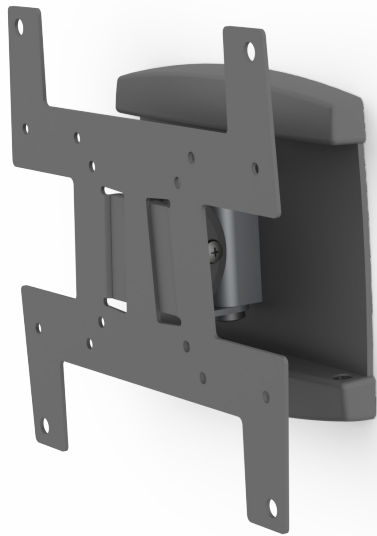

SMS ICON WL ST

Need some more variations?

The SMS Icon WL ST is a small and smart wall bracket that adds a lot of possibilities to your display. It can make your display swivel and tilt in almost any direction. It can carry displays up to 12 kg.

The SMS Icon WL ST has a compact design that will keep your display close to the wall, a neat solution for a neat display. Choose black or anthracite grey for matching room and equipment. Suits VESA 200x200!

▲ INFO

Finish: Black or Anthracite Grey.

Max load weight: 12 kg

VESA standard: 75 x 75 - 200 x 200 mm

Tilt/Swivel: the display can be tilted max. +/- 25° and swiveled +/- max. 20°, depending on size of the display.

▲ TECHNICAL DRAWING (INCH/MM)

C181U004-1A..C181U004-2A ICON WL ST

▲ SIMPLE ORDERING

ART. NO.

C181U004-1A Icon WL ST Black

C181U004-2A Icon WL ST Anthracite Grey