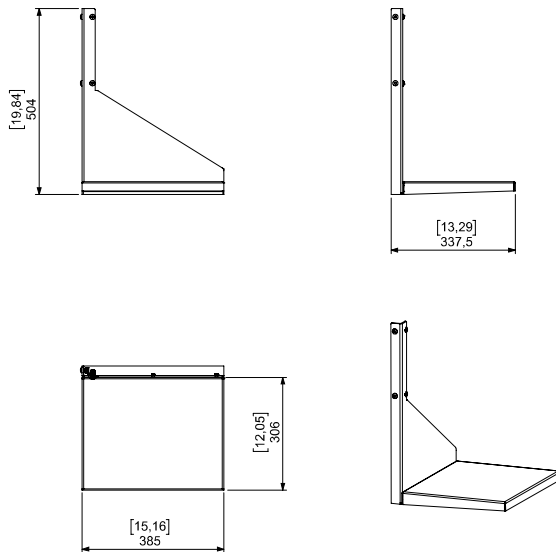

FUNC SIDE SHELF

Showing your best side.

The stable and robust Func Side Shelf is a great choice for accessories, such as a laptop, during your presentation with a Func Mobile floorstand. The shelf works perfectly together with Func Mobile and Func Mobile Motorized.

C220007-1A/C220007-4A FUNC SIDE SHELF

▲ INFO

FINISH: Black or White

MAXIMUM LOAD: 7 kg

DIMENSIONS (MM): 385 x 306 mm (shelf usable space)

WARRANTY: 5 years.

▲ ARTICLE NUMBERS

C220007-1A Func Side Shelf Black
C220007-4A Func Side Shelf White