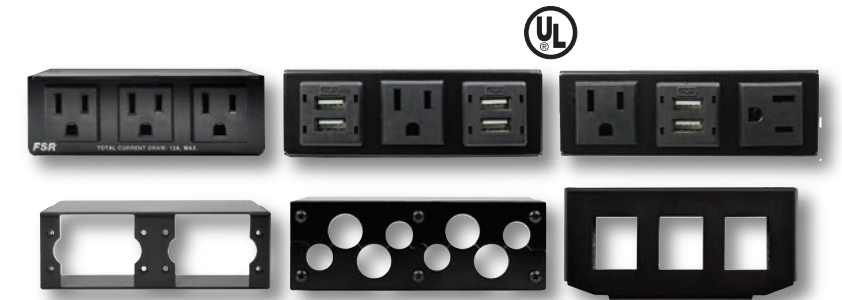

CT6 / RT6 BRACKETS

The various internal brackets available are designed to contain AC, USB Chargers, Cable Pulls, Cable Retractors, Snap-In Keystone Connectors, or IPS Solutions. Our T6 Table Box insert brackets and Cable Retractors are available for our new CT6 Table Box Series.