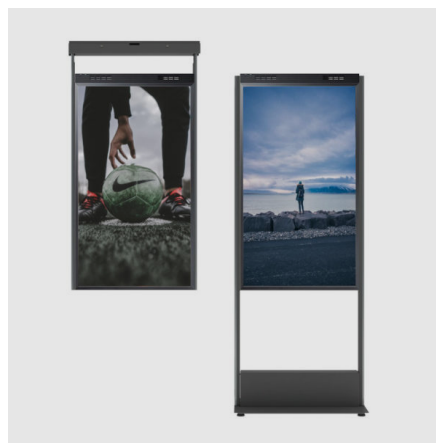

CASING SPECIFIC SAMSUNG OMN-D CEILING

Back to back in the ceiling

Designed to be a perfect match for Samsung OMN-D

Show both sides! SMS Casing Specific Samsung OMN-D Ceiling is a mount especially designed for the Samsung OMN-D back-to-back display. This clever ceiling mount suits the display perfectly, thanks to a unique design in dark grey and anodized aluminum. All cables are hidden, and [extension pillars of 500 mm steps are available](#) (purchased separately) if the ceiling is high.

The ceiling mount suits Samsung OMN-D displays, available in size 46" and 55", in portrait mode.

ARTICLE NUMBER

K706-002-6

55P Casing Sp OMN-D Ceiling A/DG

INCLUDED PRODUCTS

55P Ceiling Mount Casing Sp OMN-D

1 x 706-021-2

55P Side pillars Casing Sp OMN-D Ceiling

1 x 706-024-6

INFO

PLACEMENT	Ceiling
ROTATION	Portrait
FITS MODELS	Samsung OM65N-D
TILT : PLUS	15
TILT : MINUS	15
SCREEN SIZE	55"
WARRANTY [YEARS]	5 Years