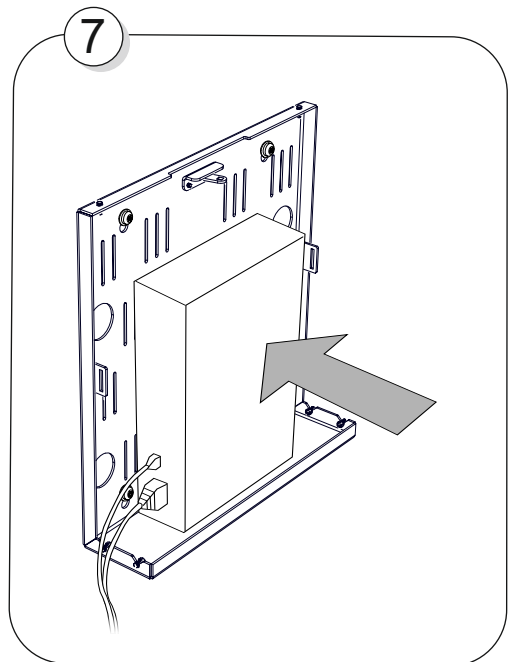

A001025C
PD400022

↓ Max 12 kg
Maximum weight of device inside the Box

Dimension	Tightening torque		
M4	3.3 Nm		d6/D15x5 (x4) Wall mounting
M5	6.5 Nm		M6 x 10 (x4) Column mounting
M6	11.1 Nm		M5 x 10 (x6) Column mounting
M8	26.6 Nm		

Assembly on wall

Assembly on column

Dimensions

PD400022 SMS X Codec Holder Dimensions in mm

www.SmartMediaSolutions.se

SMS Smart Media Solutions AB, Hästholmsvägen 32, SE-131 30 Nacka, +46 (0)8 448 26 60