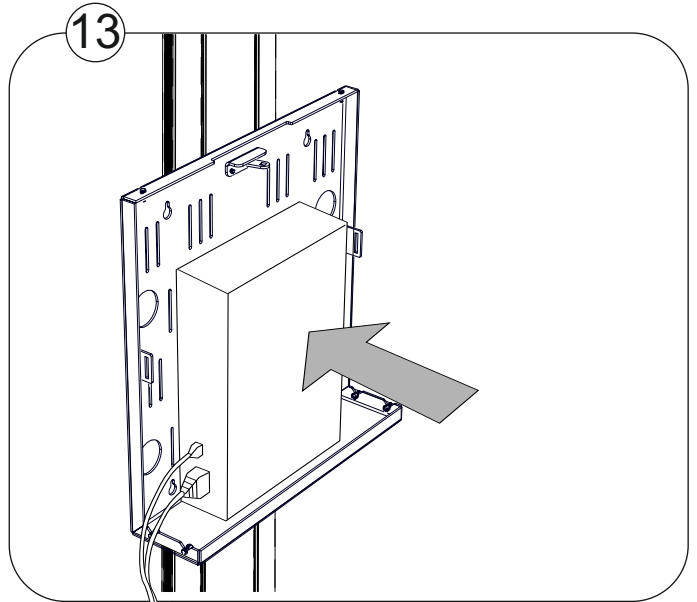

A001025C
PD400022

↓ Max 12 kg
Maximum weight of device inside the Box

Dimension	Tightening torque		
M4	3.3 Nm		d6/D15x5 (x4) Wall mounting
M5	6.5 Nm		M6 x 10 (x4) Column mounting
M6	11.1 Nm		M5 x 10 (x6) Column mounting
M8	26.6 Nm		

Assembly on wall

Assembly on column

Dimensions

PD400022 SMS X Codec Holder Dimensions in mm

www.SmartMediaSolutions.se

SMS Smart Media Solutions AB, Hästholmsvägen 32, SE-131 30 Nacka, +46 (0)8 448 26 60