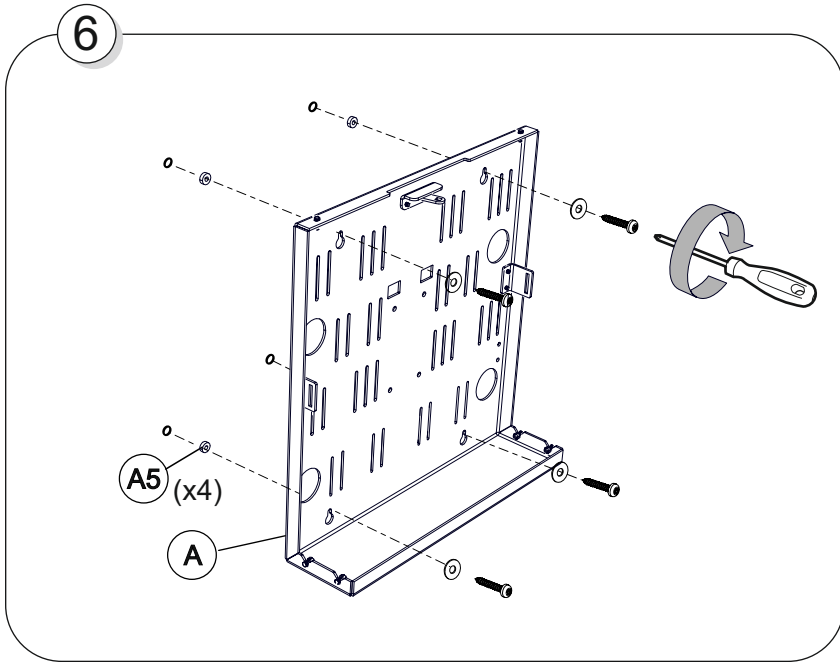

A001025C
PD400022

↓ Max 12 kg
Maximum weight of device inside the Box

Dimension	Tightening torque		
M4	3.3 Nm		d6/D15x5 (x4) Wall mounting
M5	6.5 Nm		M6 x 10 (x4) Column mounting
M6	11.1 Nm		M5 x 10 (x6) Column mounting
M8	26.6 Nm		

Assembly on wall

Assembly on column

Dimensions

PD400022 SMS X Codec Holder Dimensions in mm

www.SmartMediaSolutions.se

SMS Smart Media Solutions AB, Hästholmsvägen 32, SE-131 30 Nacka, +46 (0)8 448 26 60