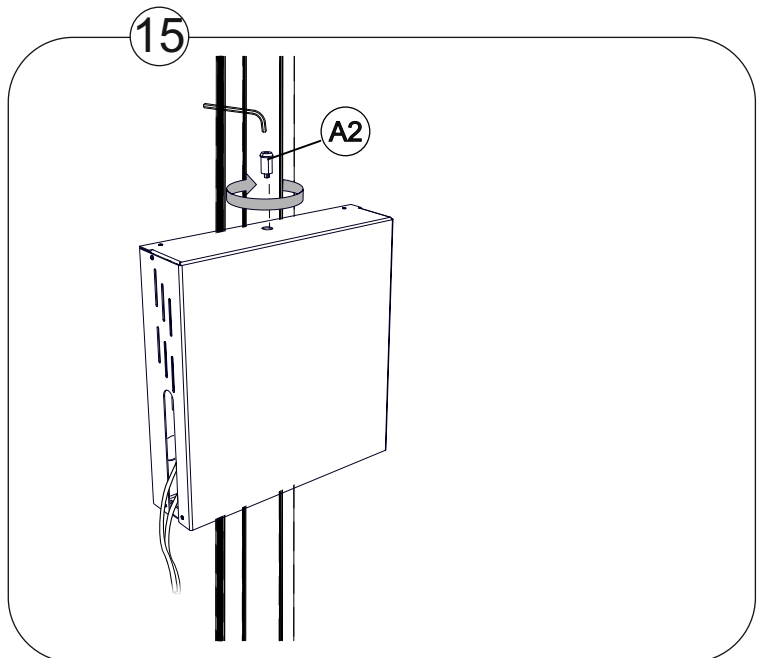

A001025C
PD400022

↓ Max 12 kg
Maximum weight of device inside the Box

Dimension	Tightening torque		
M4	3.3 Nm		d6/D15x5 (x4) Wall mounting
M5	6.5 Nm		M6 x 10 (x4) Column mounting
M6	11.1 Nm		M5 x 10 (x6) Column mounting
M8	26.6 Nm		

Assembly on wall

Assembly on column

Dimensions

PD400022 SMS X Codec Holder Dimensions in mm

www.SmartMediaSolutions.se

SMS Smart Media Solutions AB, Hästholmsvägen 32, SE-131 30 Nacka, +46 (0)8 448 26 60