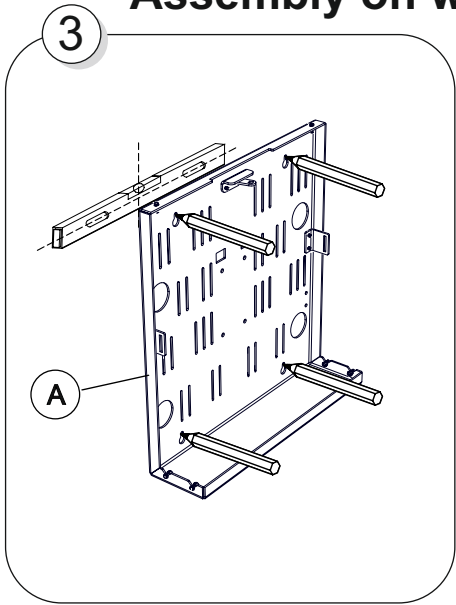

Assembly on wall