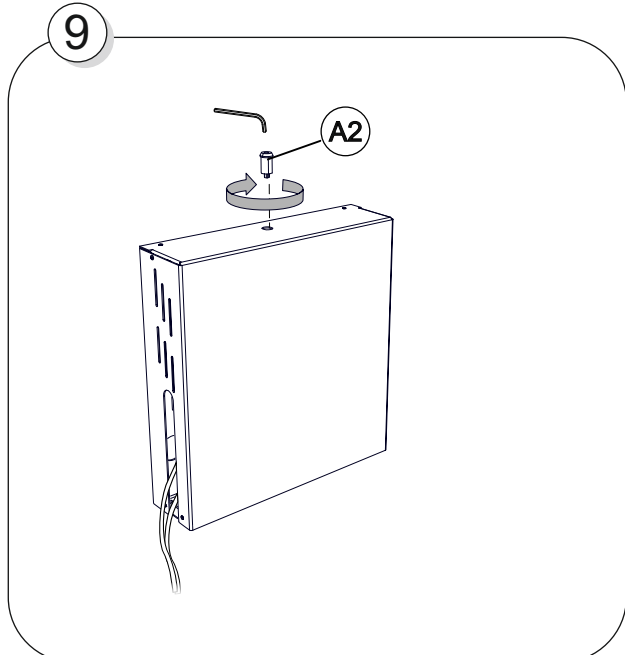

Assembly on wall