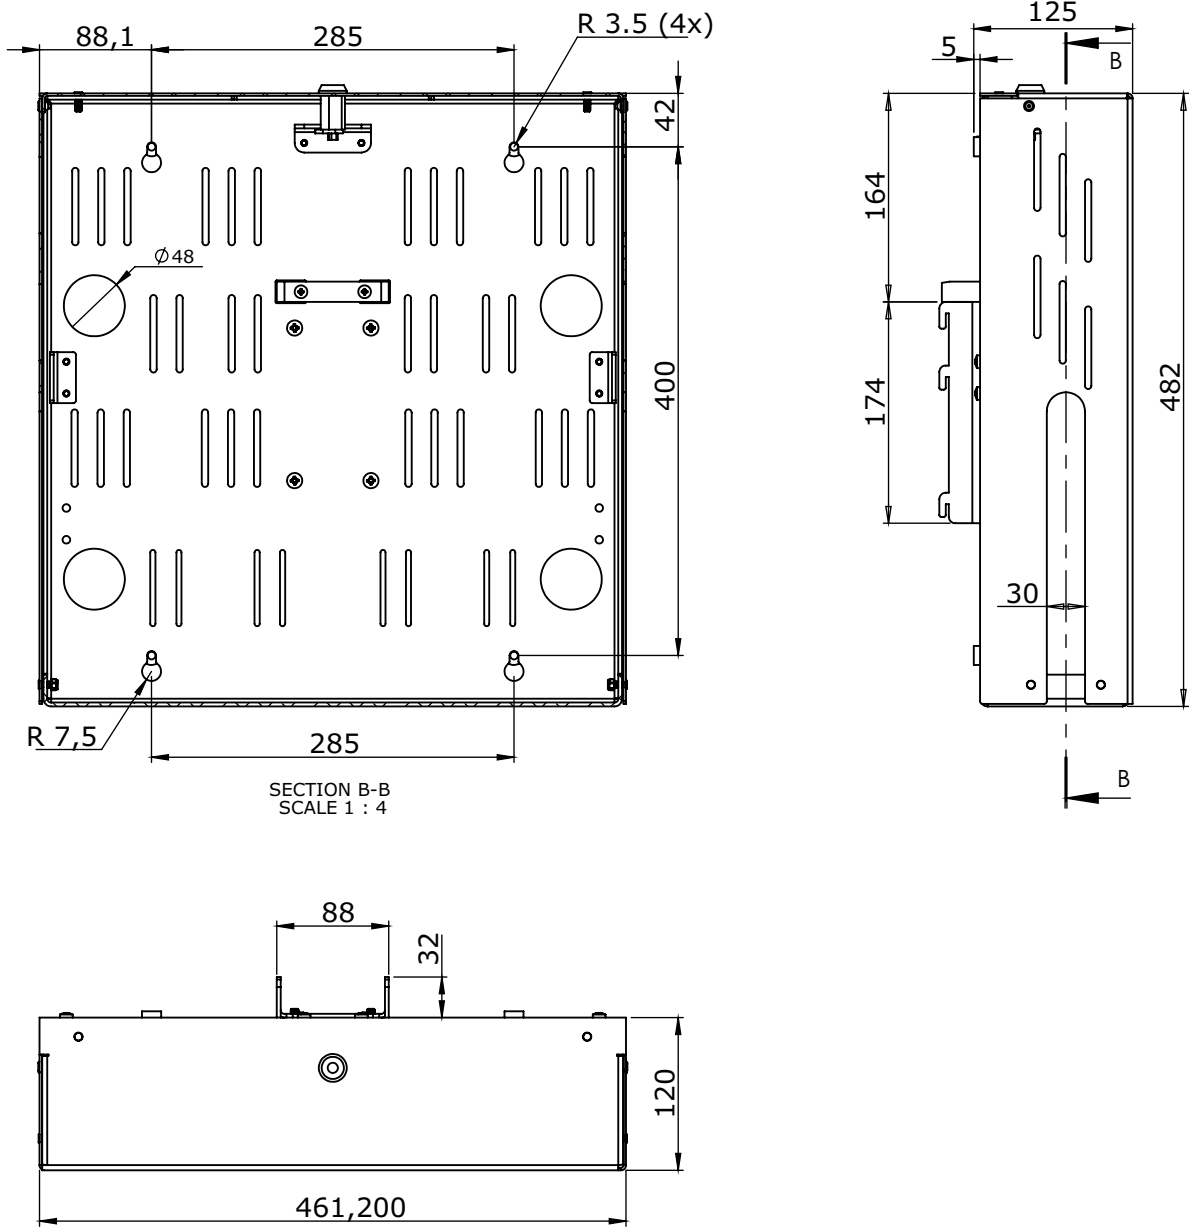

A001025C
PD400022

↓ Max 12 kg
Maximum weight of device inside the Box

Dimension	Tightening torque		
M4	3.3 Nm		d6/D15x5 (x4) Wall mounting
M5	6.5 Nm		M6 x 10 (x4) Column mounting
M6	11.1 Nm		M5 x 10 (x6) Column mounting
M8	26.6 Nm		

Assembly on wall

Assembly on column

Dimensions

PD400022 SMS X Codec Holder Dimensions in mm

www.SmartMediaSolutions.se

SMS Smart Media Solutions AB, Hästholmsvägen 32, SE-131 30 Nacka, +46 (0)8 448 26 60