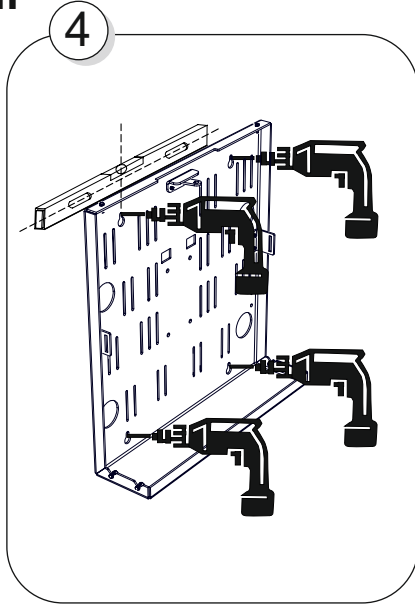

A001025C
PD400022

↓ Max 12 kg
Maximum weight of device inside the Box

Dimension	Tightening torque		
M4	3.3 Nm		d6/D15x5 (x4) Wall mounting
M5	6.5 Nm		M6 x 10 (x4) Column mounting
M6	11.1 Nm		M5 x 10 (x6) Column mounting
M8	26.6 Nm		

Assembly on wall

Assembly on column

Dimensions

PD400022 SMS X Codec Holder Dimensions in mm

www.SmartMediaSolutions.se

SMS Smart Media Solutions AB, Hästholmsvägen 32, SE-131 30 Nacka, +46 (0)8 448 26 60