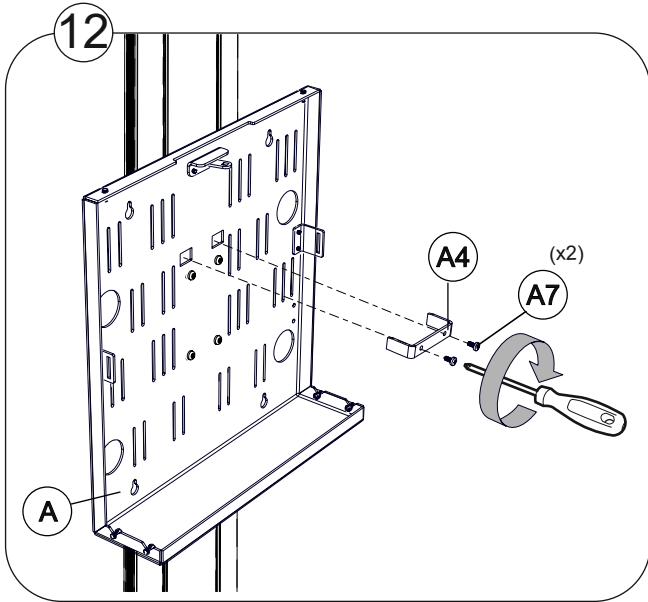

A001025C
PD400022

↓ Max 12 kg
Maximum weight of device inside the Box

Dimension	Tightening torque		
M4	3.3 Nm		d6/D15x5 (x4) Wall mounting
M5	6.5 Nm		M6 x 10 (x4) Column mounting
M6	11.1 Nm		M5 x 10 (x6) Column mounting
M8	26.6 Nm		

Assembly on wall

Assembly on column

Dimensions

PD400022 SMS X Codec Holder Dimensions in mm

www.SmartMediaSolutions.se

SMS Smart Media Solutions AB, Hästholmsvägen 32, SE-131 30 Nacka, +46 (0)8 448 26 60