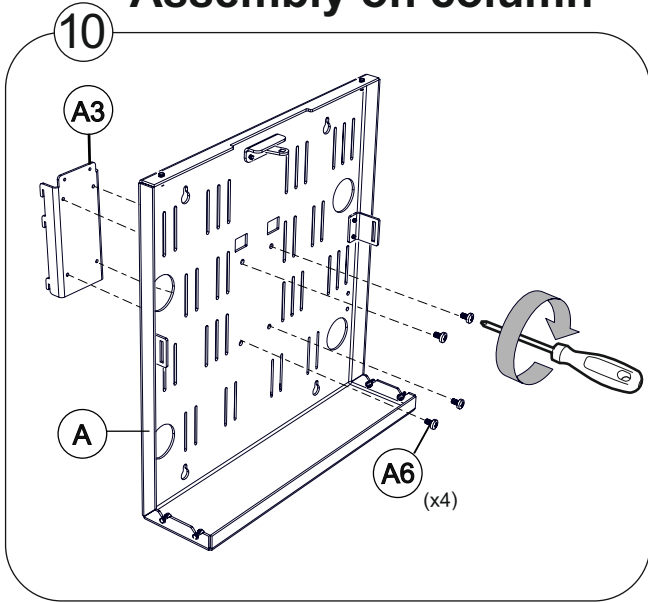

Assembly on column