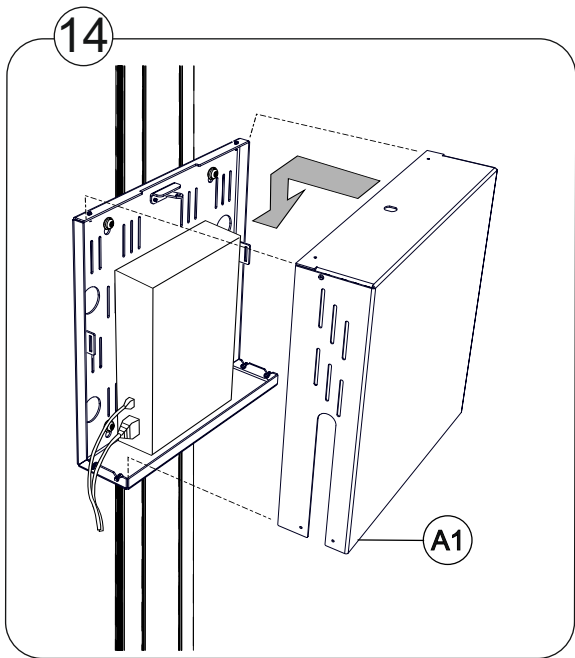

A001025C
PD400022

↓ Max 12 kg
Maximum weight of device inside the Box

Dimension	Tightening torque		
M4	3.3 Nm		d6/D15x5 (x4) Wall mounting
M5	6.5 Nm		M6 x 10 (x4) Column mounting
M6	11.1 Nm		M5 x 10 (x6) Column mounting
M8	26.6 Nm		

Assembly on wall

Assembly on column

Dimensions

PD400022 SMS X Codec Holder Dimensions in mm

www.SmartMediaSolutions.se

SMS Smart Media Solutions AB, Hästholmsvägen 32, SE-131 30 Nacka, +46 (0)8 448 26 60