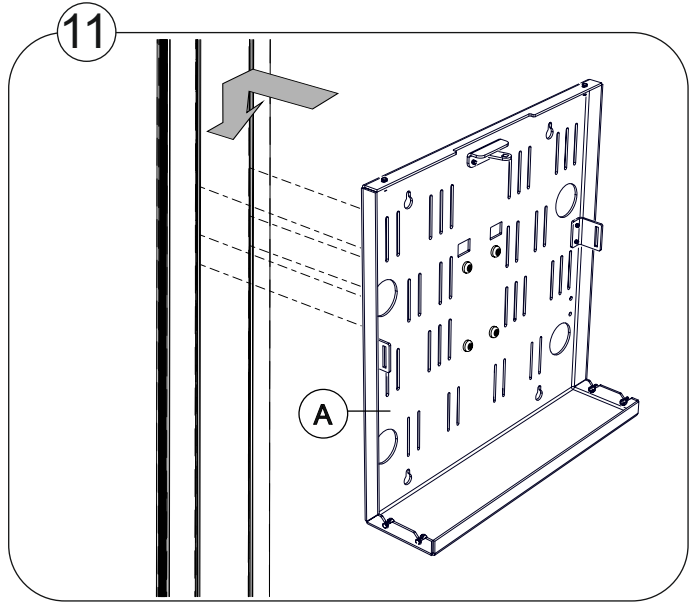

A001025C
PD400022

↓ Max 12 kg
Maximum weight of device inside the Box

Dimension	Tightening torque		
M4	3.3 Nm		d6/D15x5 (x4) Wall mounting
M5	6.5 Nm		M6 x 10 (x4) Column mounting
M6	11.1 Nm		M5 x 10 (x6) Column mounting
M8	26.6 Nm		

Assembly on wall

Assembly on column

Dimensions

PD400022 SMS X Codec Holder Dimensions in mm

www.SmartMediaSolutions.se

SMS Smart Media Solutions AB, Hästholmsvägen 32, SE-131 30 Nacka, +46 (0)8 448 26 60