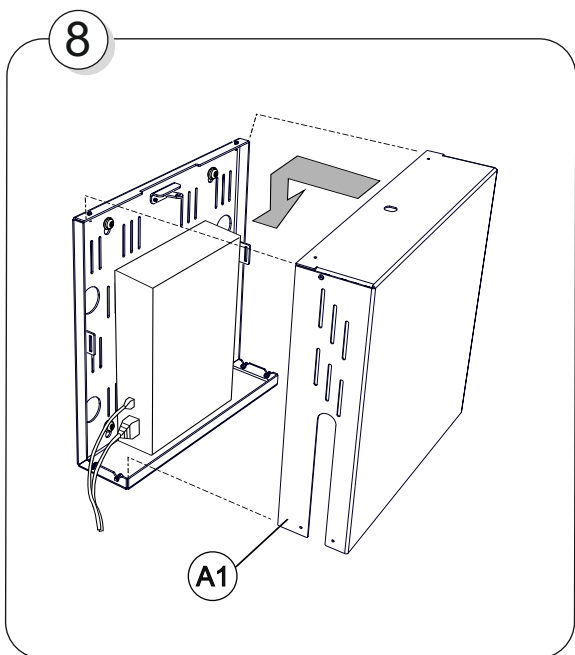

A001025C
PD400022

↓ Max 12 kg
Maximum weight of device inside the Box

Dimension	Tightening torque		
M4	3.3 Nm		d6/D15x5 (x4) Wall mounting
M5	6.5 Nm		M6 x 10 (x4) Column mounting
M6	11.1 Nm		M5 x 10 (x6) Column mounting
M8	26.6 Nm		

Assembly on wall

Assembly on column

Dimensions

PD400022 SMS X Codec Holder Dimensions in mm

www.SmartMediaSolutions.se

SMS Smart Media Solutions AB, Hästholmsvägen 32, SE-131 30 Nacka, +46 (0)8 448 26 60