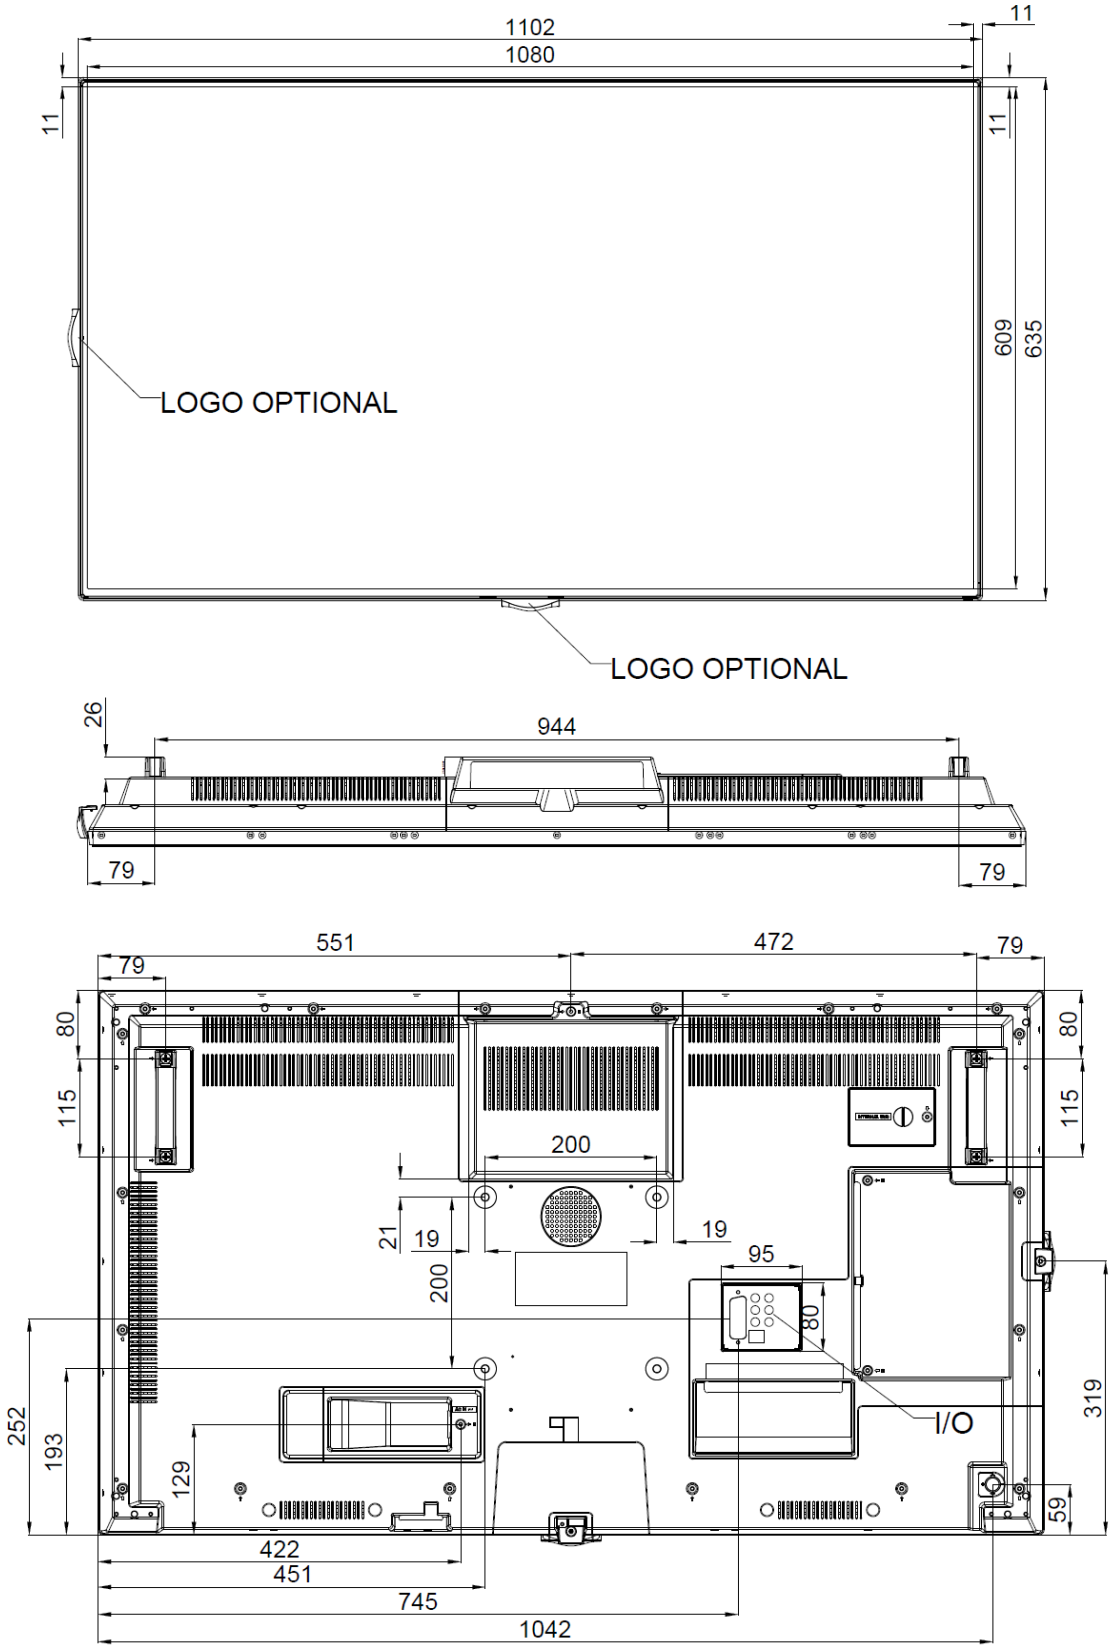

DESIGN

© Copyright VESTEL Company. All rights reserved. Passing on and copying of this document, use and communication of its contents not permitted without written permission from VESTEL.