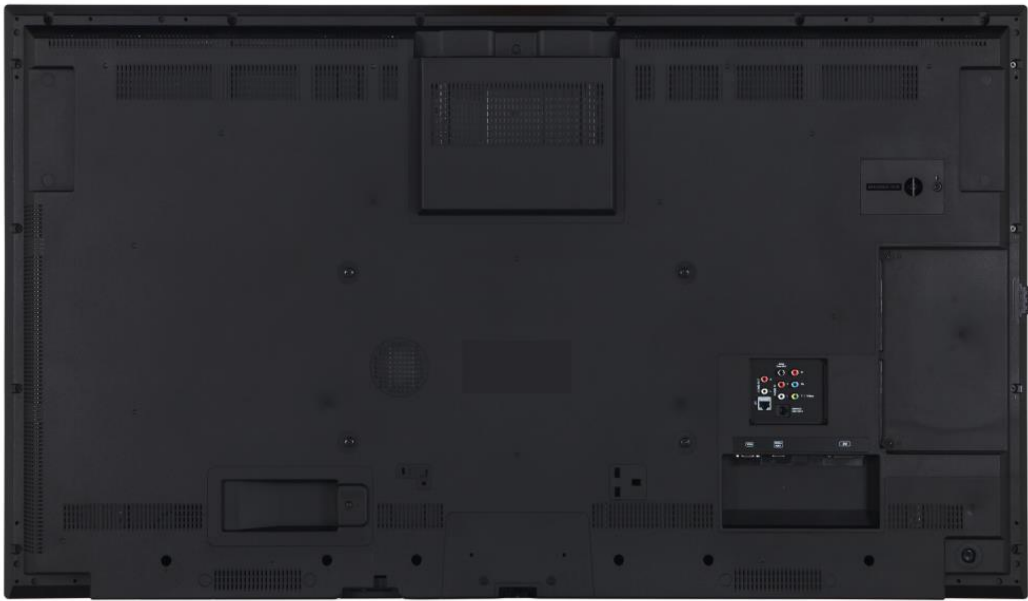

VIEW

© Copyright **VESTEL** Company. All rights reserved.
Passing on and copying of this document, use and communication of its contents not permitted without written permission from **VESTEL**.