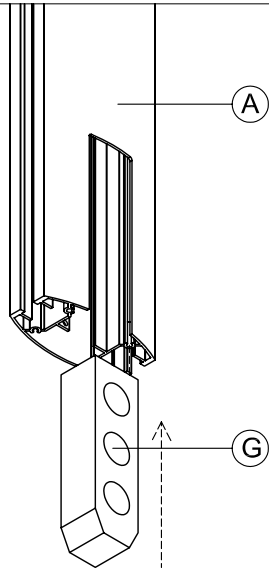

1

Alternative :1

OR

2