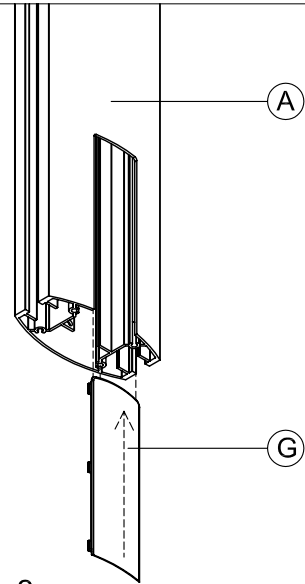

Alternative :2

3