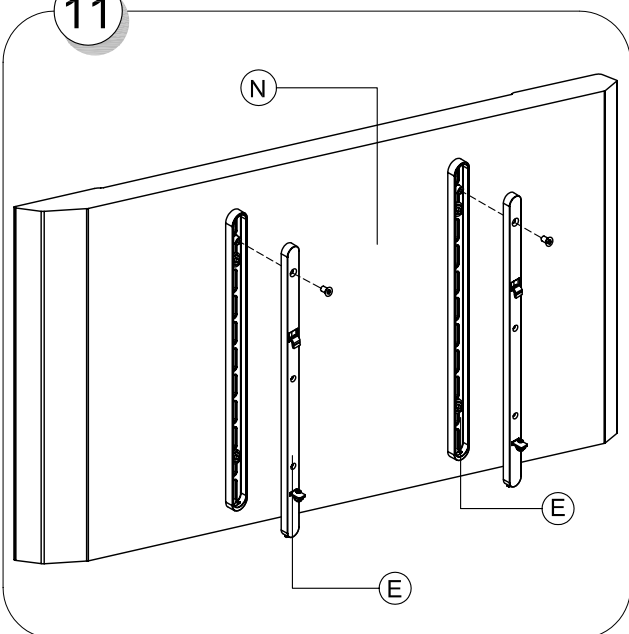

# SMS FLATSCREEN CFH ST3000

**Contents**

A.	Aluminium Pillar	1
B.	Central plate complete	1
C.	Upper ceiling fixture	1
D.	Lower ceiling fixture	1
E.	Vertical plate complete with screw	2
F.	Floor fixture complete	1
G.	Plug socket or Socket cover	 1
H.	Plastic Covers 20X20	 12
I.	Locking screw	 2
J.	Safety screw	 2
K.	M6x25 countersunk screws	 8
L.	Plastic Caps for screws	 4
M.	Allen Key 4,6	 2
N.	Flatscreen (Not included)	
O.	Ceiling & Floor screws (not included)	
P.	Washer BRB 8,4 if required	 0
Q.	Spanner (not included)	
R.	Screw driver (Not included)	

6

7

8

9

10

11

12