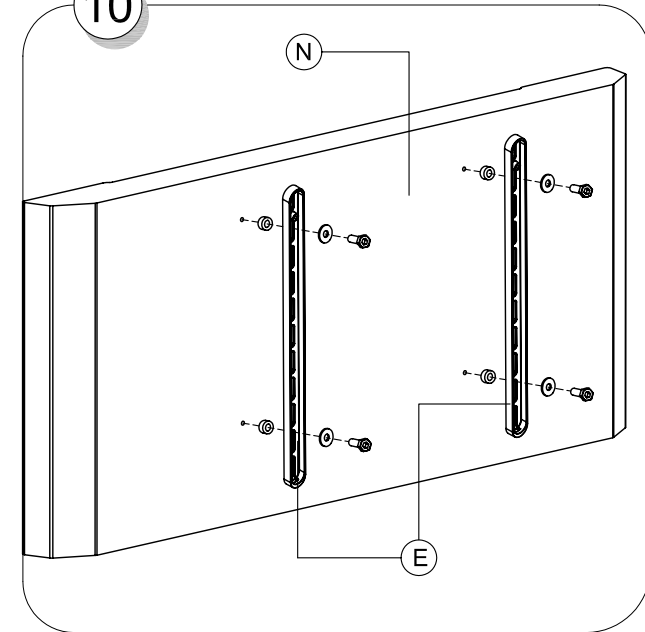

# SMS FLATSCREEN CFH ST3000

**Contents**

A.	Aluminium Pillar	1
B.	Central plate complete	1
C.	Upper ceiling fixture	1
D.	Lower ceiling fixture	1
E.	Vertical plate complete with screw	2
F.	Floor fixture complete	1
G.	Plug socket or Socket cover	 1
H.	Plastic Covers 20X20	 12
I.	Locking screw	 2
J.	Safety screw	 2
K.	M6x25 countersunk screws	 8
L.	Plastic Caps for screws	 4
M.	Allen Key 4,6	 2
N.	Flatscreen (Not included)	
O.	Ceiling & Floor screws (not included)	
P.	Washer BRB 8,4 if required	 0
Q.	Spanner (not included)	
R.	Screw driver (Not included)	

6

7

8

9

10

11

12