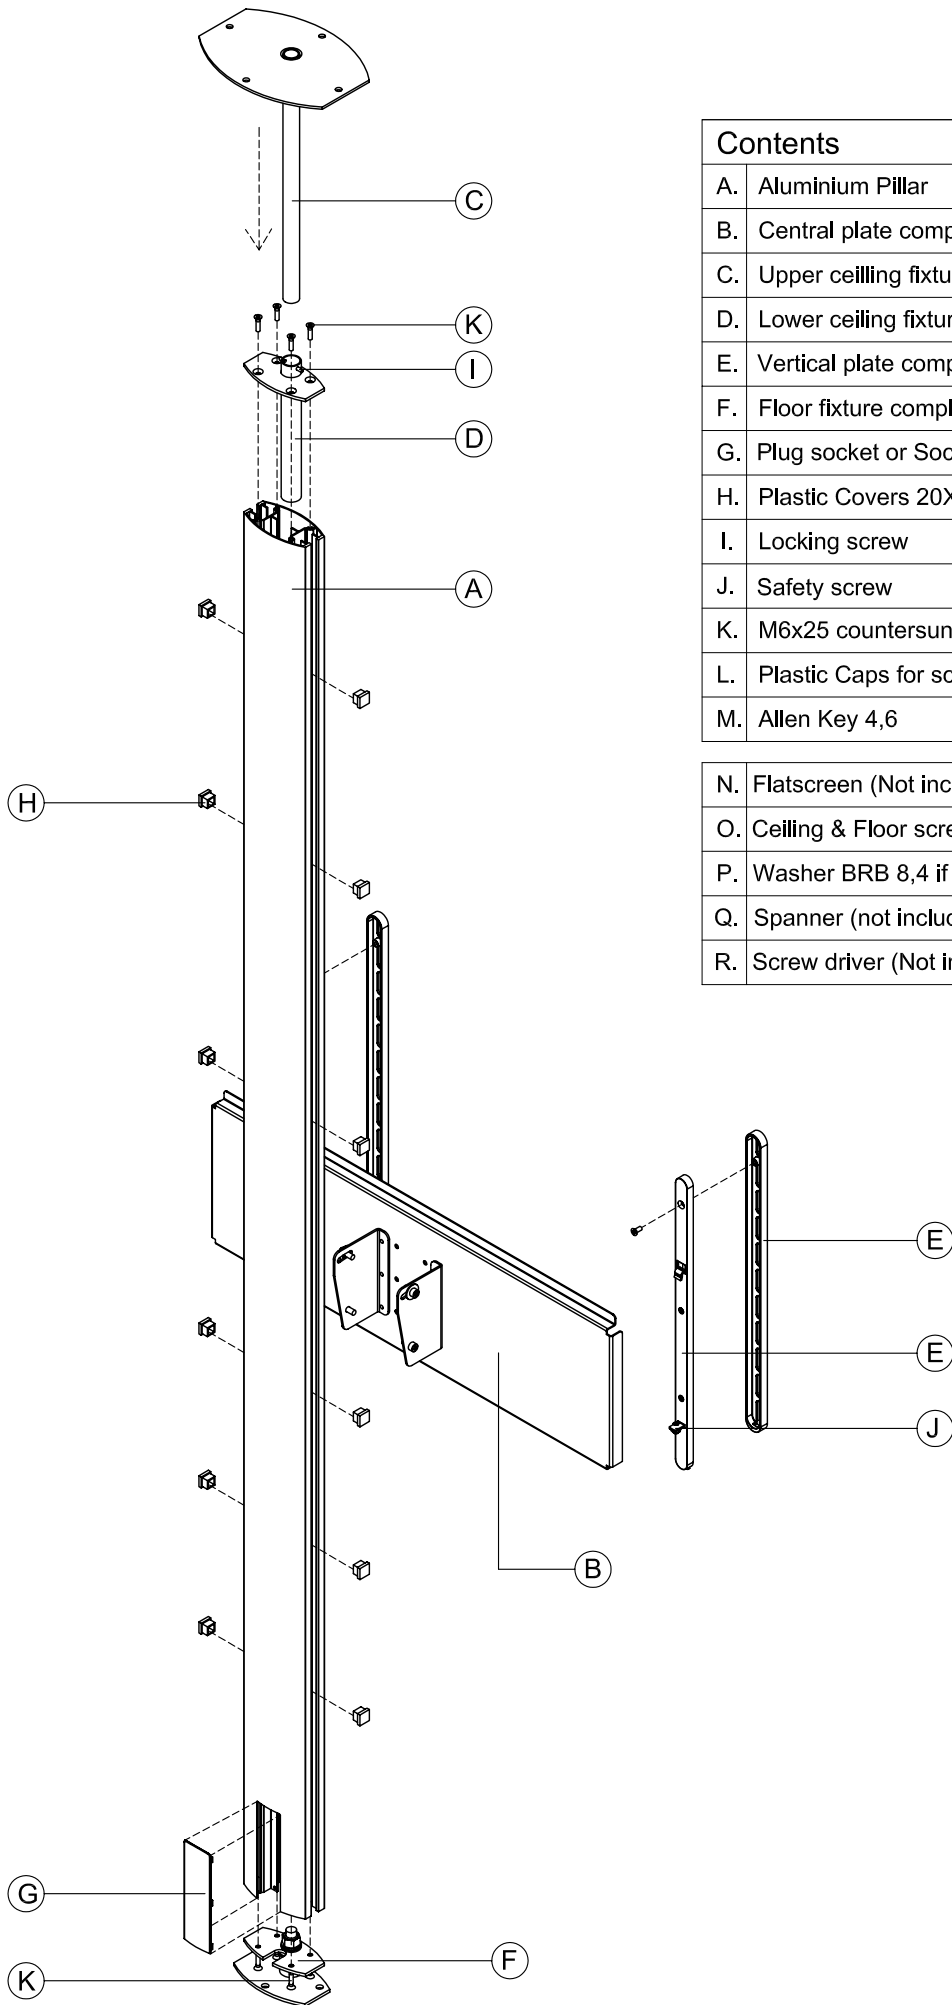

# SMS FLATSCREEN CFH ST3000

**Contents**

A.	Aluminium Pillar	1
B.	Central plate complete	1
C.	Upper ceiling fixture	1
D.	Lower ceiling fixture	1
E.	Vertical plate complete with screw	2
F.	Floor fixture complete	1
G.	Plug socket or Socket cover	 1
H.	Plastic Covers 20X20	 12
I.	Locking screw	 2
J.	Safety screw	 2
K.	M6x25 countersunk screws	 8
L.	Plastic Caps for screws	 4
M.	Allen Key 4,6	 2
N.	Flatscreen (Not included)	
O.	Ceiling & Floor screws (not included)	
P.	Washer BRB 8,4 if required	 0
Q.	Spanner (not included)	
R.	Screw driver (Not included)	

6

7

8

9

10

11

12