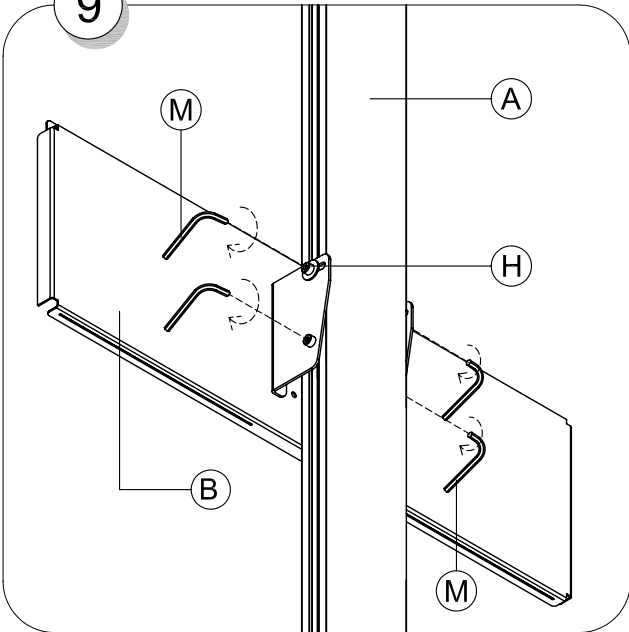

# SMS FLATSCREEN CFH ST3000

**Contents**

A.	Aluminium Pillar	1
B.	Central plate complete	1
C.	Upper ceiling fixture	1
D.	Lower ceiling fixture	1
E.	Vertical plate complete with screw	2
F.	Floor fixture complete	1
G.	Plug socket or Socket cover	 1
H.	Plastic Covers 20X20	 12
I.	Locking screw	 2
J.	Safety screw	 2
K.	M6x25 countersunk screws	 8
L.	Plastic Caps for screws	 4
M.	Allen Key 4,6	 2
N.	Flatscreen (Not included)	
O.	Ceiling & Floor screws (not included)	
P.	Washer BRB 8,4 if required	 0
Q.	Spanner (not included)	
R.	Screw driver (Not included)	

6

7

8

9

10

11

12