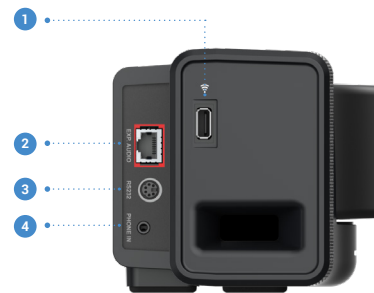

*For 4K UHD support, please check system/hardware requirements with your software application provider.

** Specifications may vary depending on countries and are subject to change without notice.

Front

- 1 PTZ lens
- 2 LED indicator

Top

Side

- 1 USB 2.0 Type-A USB
- 2 HDMI out (to TV)
- 3 USB3 Type-B (device to PC)
- 4 LAN
- 5 DC 12V

- 1 USB 2.0 Type A for wireless dongle
- 2 Audio expansion
- 3 RS-232
- 4 Phone in/ Speaker out