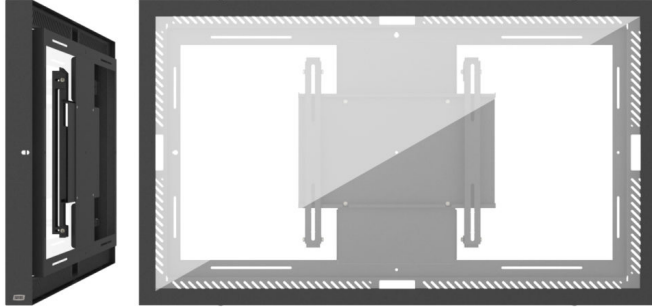

SMS CASING WALL

▲ ARTICLE NUMBER

701-001-12
32L/P Casing Wall G2 BL

▲ DESCRIPTION

Max display dimensions: 740 x 434 x 63 mm
W x H x D

▲ INFO

PLACEMENT	Wall
ROTATION	Flippable
LOCKABLE SPEC	Padlock
PROTECTION GLASS SPEC	Polycarbonate
DUST PROTECTED IP GRADE	IP2X
VESA HORIZONTAL	200 - 300
VESA VERTICAL	200 - 300
FITS MAX DIMENSIONS [MM]	L: 755, H: 444, D: 63
SCREEN SIZE	32"
WARRANTY [YEARS]	5

Casing Wall

Perfect for digital signage and information in public spaces!

Excellent choice for the lobby, stairway, next to the elevators - or anywhere the public should be met with information or engaging messages. A perfect way to show the list of tenants in a corporate or residential building. The display will be covered from all sides.

The product is a wall installation for one display, and the display mount is integrated in the casing.

Landscape or portrait? Yes, both!

The SMS Casing Wall can be used both in landscape and portrait orientation, simply choose when mounting.

Safety First

Hidden cable outlets minimize the risk of someone accessing the display, and the product is locked with safety screws (included).

PRODUCT VARIATIONS

701-005-11 - 65L/P CASING WALL G1 BL

Max display dimensions: 1472 x 847 x 63 mm