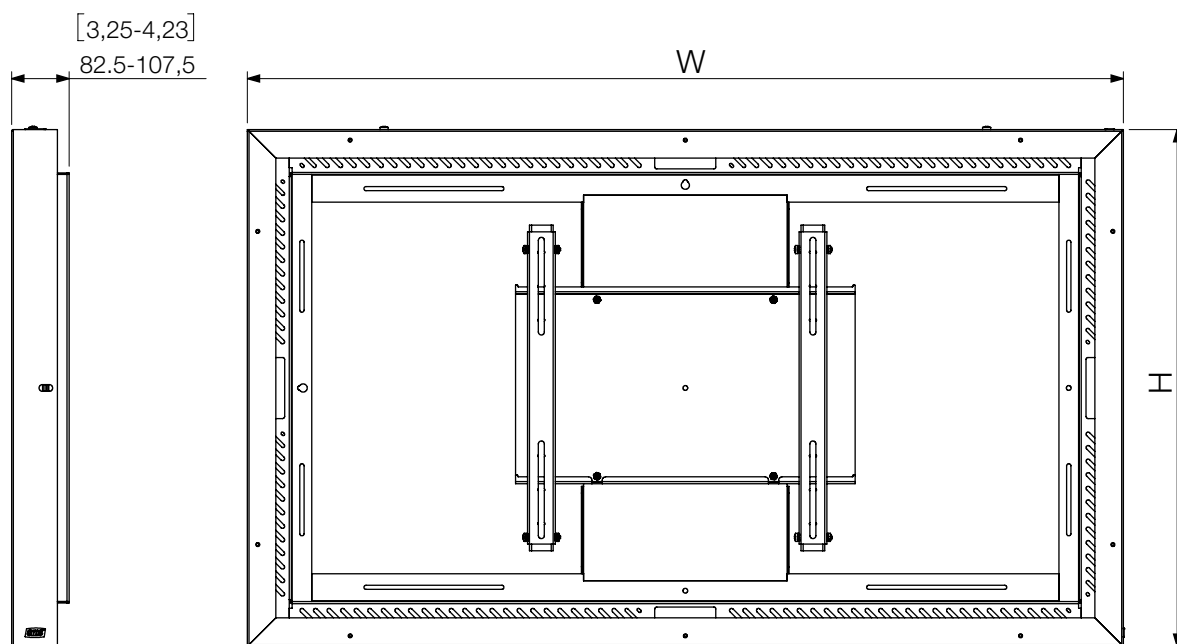

Technical Drawing SMS Casing Wall

All dimensions in mm.
Dimensions in brackets [] are in inches

SMS Casing Wall

| | Product Measurements (W x H) | Max Display Measurements |
|-----|---------------------------------|--------------------------|
| 32" | 779 x 471 mm [31,46"x 18,54"] | 755 x 444 x 63 mm |
| 43" | 1022 x 608 mm [40,24"x 23,94"] | 999 x 580 x 63 mm |
| 49" | 1155 x 683 mm [45,47"x 26,89"] | 1130 x 655 x 63 mm |
| 55" | 1290 x 759 mm [50,79"x 29,88"] | 1260 x 735 x 63 mm |
| 65" | 1513 x 885 mm [59,57"x 34,84"] | 1480 x 858 x 63 mm |