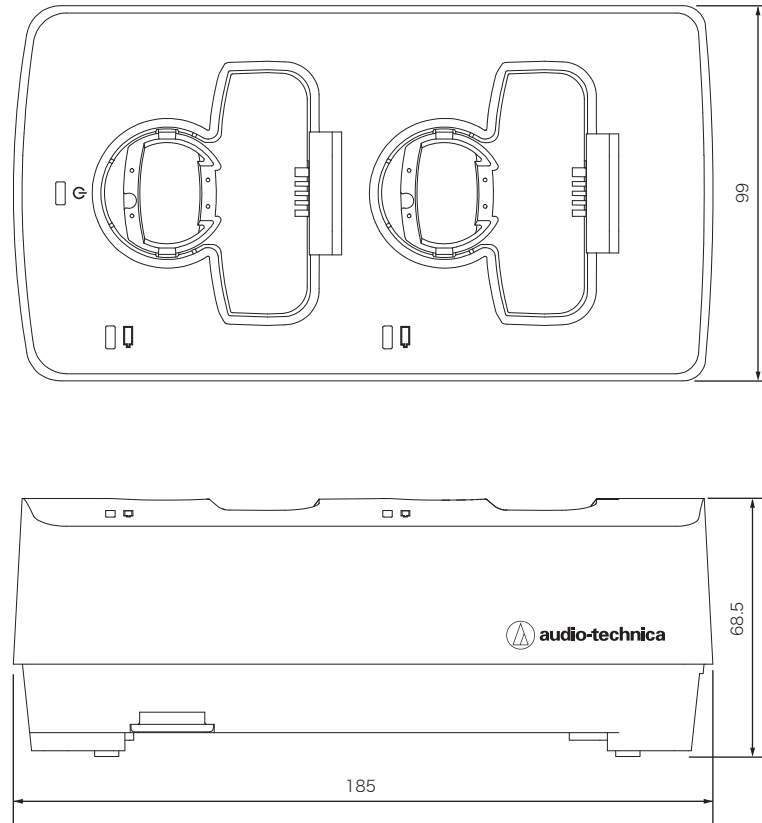

Dimensions

(Unit: mm)

Specifications

Power supply	: DC12V 3.0A
Charging output	: DC3.6V 500mA×2
Power consumption	: 4.9W (CHG3) (when 2 transmitters are charging) 5.3W (CHG3N) (when 2 transmitters are charging) 27.4W (CHG3×5) (5 units are connected and 10 transmitters are charging) 27.8W (CHG3N×1+CHG3×4) (5 units are connected and 10 transmitters are charging)
Charging time	: Approx. 6.5 hours (1,900 mAh rechargeable battery) *
Operating temperature	: 0 °C to 40 °C (32 °F to 104 °F)
Dimensions	: 185 mm (7.28") × 99 mm (3.90") × 68.5 mm (2.70") (W × D × H)
Weight	: 400 g (14.1 oz) (ATW-CHG3) 410 g (14.5 oz) (ATW-CHG3N)
Sold separately	: AC adapter (AD-SA1230XA) , ATW-CHG3 LINK kit (AT8687)