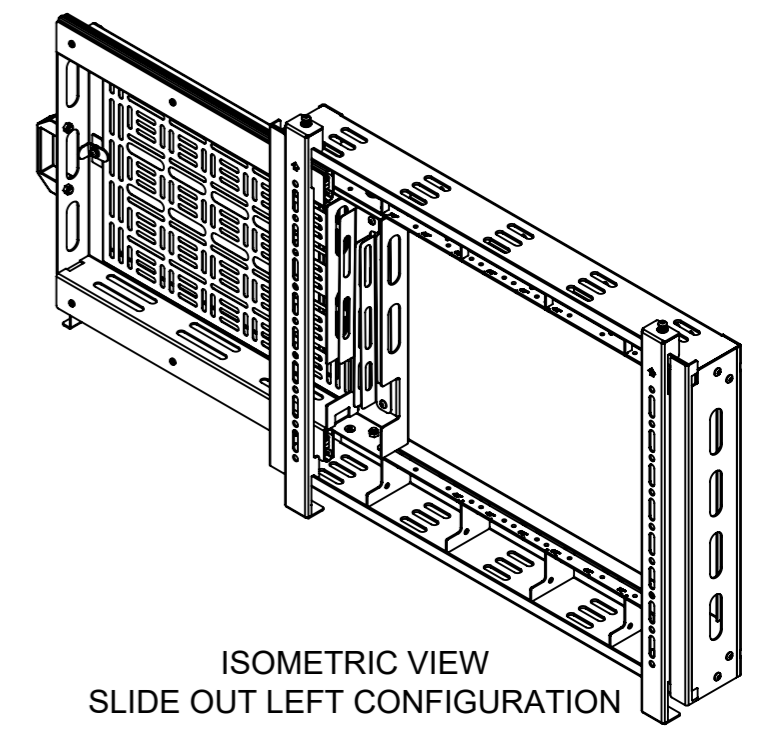

ISOMETRIC VIEW  
SLIDE OUT RIGHT CONFIGURATION

46" SCREEN - CLOSE  
SCALE 1 : 15

46" SCREEN - OPEN  
SCALE 1 : 15

DETAIL A  
SCALE 1 : 3

ISOMETRIC VIEW  
SLIDE OUT LEFT CONFIGURATION

70" SCREEN - CLOSE  
SCALE 1 : 15

70" SCREEN - OPEN  
SCALE 1 : 15

<b>B-Tech International Design &amp; Manufacturing Limited</b> Part of the B-Tech International Group		<b>B-Tech No:</b> BT7883
		<b>Title:</b> Slide-out AV Storage Tray
 UNLESS OTHERWISE SPECIFIED DIMENSIONS ARE IN MILLIMETERS	<b>Size:</b> A3	<b>Revision:</b> R00
	<b>Scale:</b> 1:9	<b>Date:</b> 30/03/2020
	<b>Sheet:</b> 1 of 1	<b>File Name:</b> BTD-BT7883