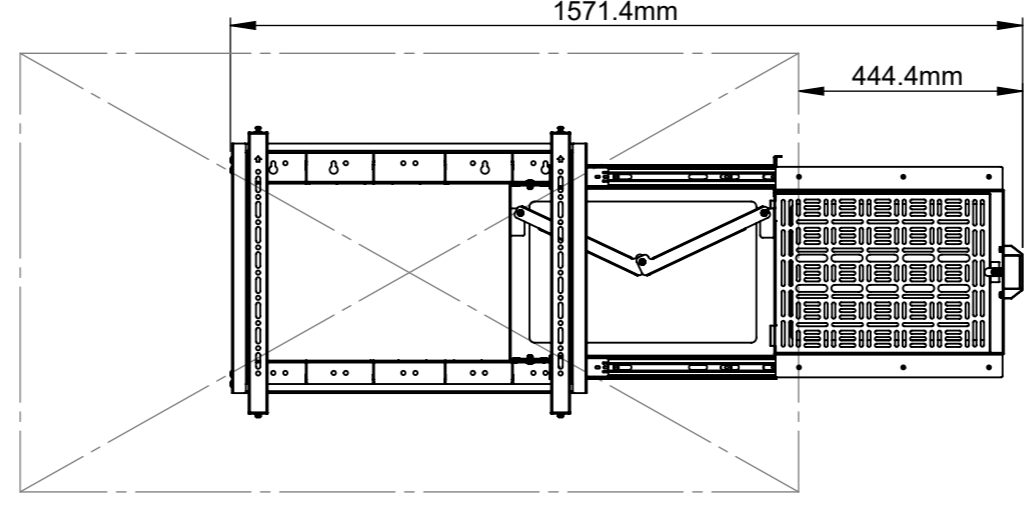

ISOMETRIC VIEW  
SLIDE OUT RIGHT CONFIGURATION

46" SCREEN - CLOSE  
SCALE 1 : 15

46" SCREEN - OPEN  
SCALE 1 : 15

DETAIL A  
SCALE 1 : 3

ISOMETRIC VIEW  
SLIDE OUT LEFT CONFIGURATION

70" SCREEN - CLOSE  
SCALE 1 : 15

70" SCREEN - OPEN  
SCALE 1 : 15

<b>B-Tech International Design &amp; Manufacturing Limited</b> Part of the B-Tech International Group		<b>B-Tech No:</b> BT7883
		<b>Title:</b> Slide-out AV Storage Tray
 UNLESS OTHERWISE SPECIFIED DIMENSIONS ARE IN MILLIMETERS	<b>Size:</b> A3	<b>Revision:</b> R00
	<b>Scale:</b> 1:9	<b>Date:</b> 30/03/2020
	<b>Sheet:</b> 1 of 1	<b>File Name:</b> BTD-BT7883