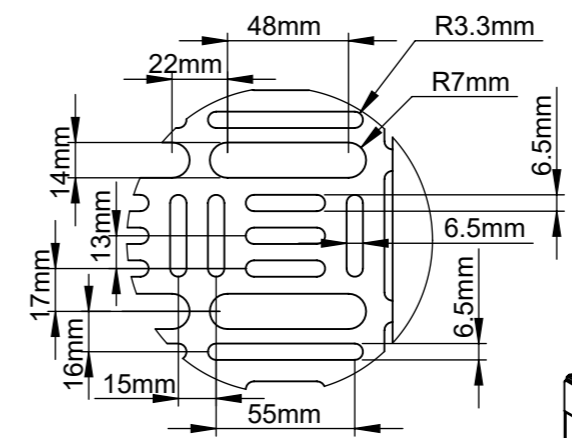

ISOMETRIC VIEW  
SLIDE OUT RIGHT CONFIGURATION

46" SCREEN - CLOSE  
SCALE 1 : 15

46" SCREEN - OPEN  
SCALE 1 : 15

DETAIL A  
SCALE 1 : 3

ISOMETRIC VIEW  
SLIDE OUT LEFT CONFIGURATION

70" SCREEN - CLOSE  
SCALE 1 : 15

70" SCREEN - OPEN  
SCALE 1 : 15

<b>B-Tech International Design &amp; Manufacturing Limited</b> Part of the B-Tech International Group		<b>B-Tech No:</b> BT7883
		<b>Title:</b> Slide-out AV Storage Tray
 UNLESS OTHERWISE SPECIFIED DIMENSIONS ARE IN MILLIMETERS	<b>Size:</b> A3	<b>Revision:</b> R00
	<b>Scale:</b> 1:9	<b>Date:</b> 30/03/2020
	<b>Sheet:</b> 1 of 1	<b>File Name:</b> BTD-BT7883