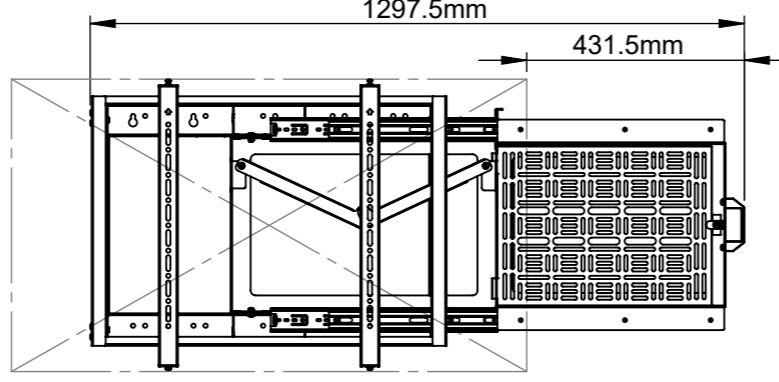

ISOMETRIC VIEW  
SLIDE OUT RIGHT CONFIGURATION

46" SCREEN - CLOSE  
SCALE 1 : 15

46" SCREEN - OPEN  
SCALE 1 : 15

DETAIL A  
SCALE 1 : 3

ISOMETRIC VIEW  
SLIDE OUT LEFT CONFIGURATION

70" SCREEN - CLOSE  
SCALE 1 : 15

70" SCREEN - OPEN  
SCALE 1 : 15

<b>B-Tech International Design &amp; Manufacturing Limited</b> Part of the B-Tech International Group		<b>B-Tech No:</b> BT7883
		<b>Title:</b> Slide-out AV Storage Tray
 UNLESS OTHERWISE SPECIFIED DIMENSIONS ARE IN MILLIMETERS	<b>Size:</b> A3	<b>Revision:</b> R00
	<b>Scale:</b> 1:9	<b>Date:</b> 30/03/2020
	<b>Sheet:</b> 1 of 1	<b>File Name:</b> BTD-BT7883