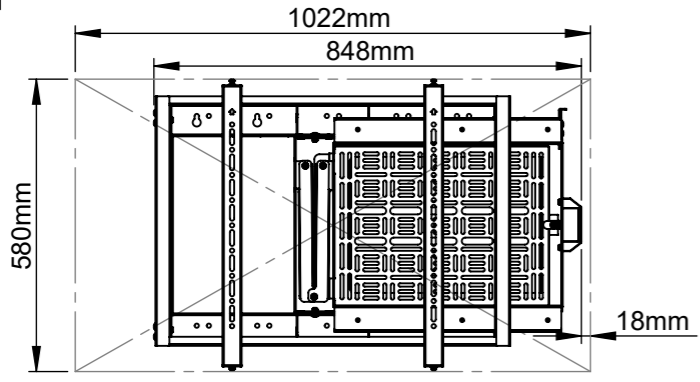

ISOMETRIC VIEW  
SLIDE OUT RIGHT CONFIGURATION

46" SCREEN - CLOSE  
SCALE 1 : 15

46" SCREEN - OPEN  
SCALE 1 : 15

DETAIL A  
SCALE 1 : 3

ISOMETRIC VIEW  
SLIDE OUT LEFT CONFIGURATION

70" SCREEN - CLOSE  
SCALE 1 : 15

70" SCREEN - OPEN  
SCALE 1 : 15

<b>B-Tech International Design &amp; Manufacturing Limited</b> Part of the B-Tech International Group		<b>B-Tech No:</b> BT7883
		<b>Title:</b> Slide-out AV Storage Tray
 UNLESS OTHERWISE SPECIFIED DIMENSIONS ARE IN MILLIMETERS	<b>Size:</b> A3	<b>Revision:</b> R00
	<b>Scale:</b> 1:9	<b>Date:</b> 30/03/2020
	<b>Sheet:</b> 1 of 1	<b>File Name:</b> BTD-BT7883