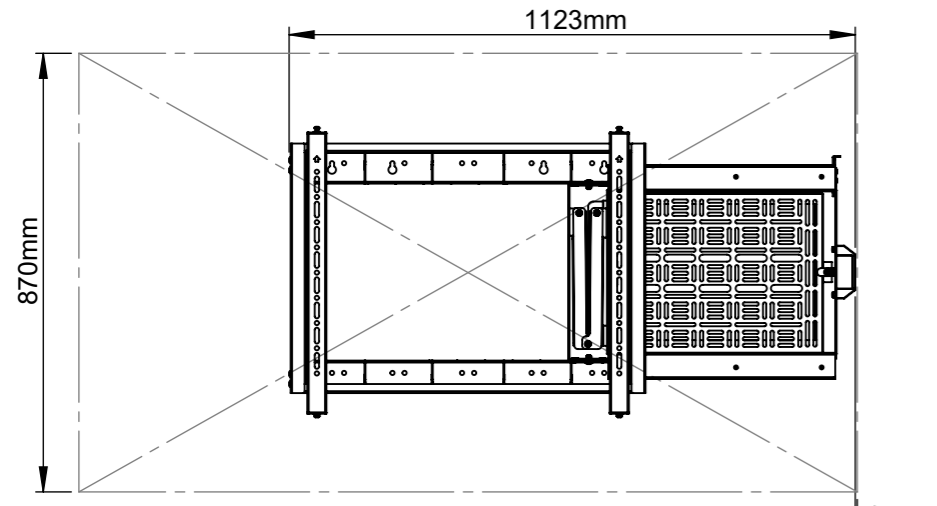

ISOMETRIC VIEW  
SLIDE OUT RIGHT CONFIGURATION

46" SCREEN - CLOSE  
SCALE 1 : 15

46" SCREEN - OPEN  
SCALE 1 : 15

DETAIL A  
SCALE 1 : 3

ISOMETRIC VIEW  
SLIDE OUT LEFT CONFIGURATION

70" SCREEN - CLOSE  
SCALE 1 : 15

70" SCREEN - OPEN  
SCALE 1 : 15

<b>B-Tech International Design &amp; Manufacturing Limited</b> Part of the B-Tech International Group		<b>B-Tech No:</b> BT7883
		<b>Title:</b> Slide-out AV Storage Tray
 UNLESS OTHERWISE SPECIFIED DIMENSIONS ARE IN MILLIMETERS	<b>Size:</b> A3	<b>Revision:</b> R00
	<b>Scale:</b> 1:9	<b>Date:</b> 30/03/2020
	<b>Sheet:</b> 1 of 1	<b>File Name:</b> BTD-BT7883