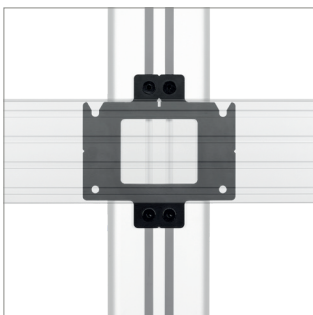

**FITS
 MOUNTING RAILS
 TO DESIGNER
 TROLLEYS**

BT8381-JPS JOINING PLATE

Designed to fit BT8390 mounting rails to B-Tech's range of Designer Trolleys, the BT8381-JPS joining plate can be fitted quickly and easily to existing Designer Trolley set-ups or used in conjunction with B-Tech's component ranges to create your own bespoke mounting solution. BT8381-JPS is required alongside a BT8390 mounting rail to fit a BT7884 flip down storage tray to B-Tech's Designer VC Trolleys.

SPECIFICATION

Steel thickness	4mm
Brackets supplied per pack	1
Colour	Black

FEATURES

- Designed to connect BT8390 mounting rails to B-Tech's Designer VC Trolleys
- Mounts directly to the trolleys vertical column
- Add mounting rails to existing solutions or as part of a complete bespoke mounting solution when used in conjunction with B-Tech's component range
- BT8381-JPS is required alongside a BT8390 mounting rail to fit a BT7884 flip down storage tray to B-Tech's Designer VC Trolleys (BT8514, BT8515, BT8516)

SYSTEM X™

Designed to connect **BT8390** mounting rails to B-Tech's range of Designer Trolleys.

BT8381-JPS is required alongside a **BT8390** mounting rail to fit a **BT7884** flip down storage tray to B-Tech's Designer VC Trolleys (BT8514, BT8515, BT8516).

One **BT8381-JPS** is required to connect a mounting rail across a single column install.

Two **BT8381-JPS** are required to connect a mounting rail across a double column install.

PACKING INFORMATION

COLOUR:	ORDER REF:	EAN CODE:	MASTER CARTON QTY:	INNER CARTON QTY:	MASTER CARTON WEIGHT:	MASTER CARTON CUBE:
Black	BT8381-JPS/B	5019318302923	5	N/A	4.5kg	0.0132cbm