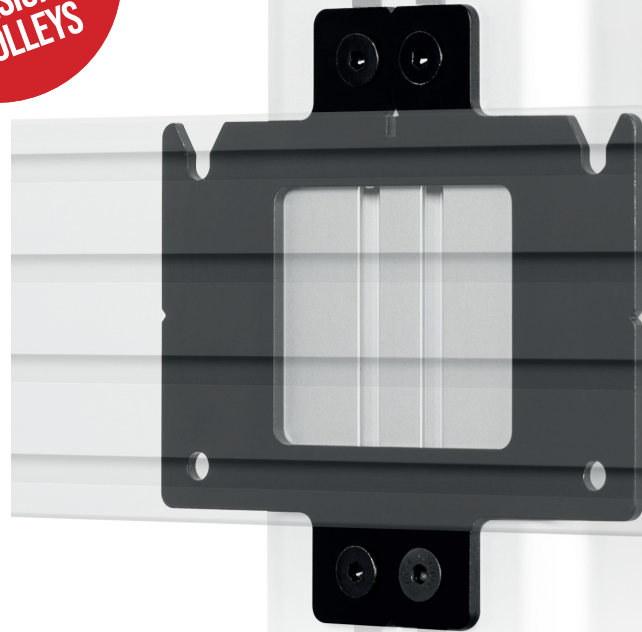

**FITS
 MOUNTING RAILS
 TO DESIGNER
 TROLLEYS**

BT8381-JPS JOINING PLATE

Designed to fit BT8390 mounting rails to B-Tech's range of Designer Trolleys, the BT8381-JPS joining plate can be fitted quickly and easily to existing Designer Trolley set-ups or used in conjunction with B-Tech's component ranges to create your own bespoke mounting solution. BT8381-JPS is required alongside a BT8390 mounting rail to fit a BT7884 flip down storage tray to B-Tech's Designer VC Trolleys.

SPECIFICATION

Steel thickness	4mm
Brackets supplied per pack	1
Colour	Black

FEATURES

- Designed to connect BT8390 mounting rails to B-Tech's Designer VC Trolleys
- Mounts directly to the trolleys vertical column
- Add mounting rails to existing solutions or as part of a complete bespoke mounting solution when used in conjunction with B-Tech's component range
- BT8381-JPS is required alongside a BT8390 mounting rail to fit a BT7884 flip down storage tray to B-Tech's Designer VC Trolleys (BT8514, BT8515, BT8516)

SYSTEM X™

Designed to connect **BT8390** mounting rails to B-Tech's range of Designer Trolleys.

BT8381-JPS is required alongside a **BT8390** mounting rail to fit a **BT7884** flip down storage tray to B-Tech's Designer VC Trolleys (BT8514, BT8515, BT8516).

One **BT8381-JPS** is required to connect a mounting rail across a single column install.

Two **BT8381-JPS** are required to connect a mounting rail across a double column install.

PACKING INFORMATION

COLOUR:	ORDER REF:	EAN CODE:	MASTER CARTON QTY:	INNER CARTON QTY:	MASTER CARTON WEIGHT:	MASTER CARTON CUBE:
Black	BT8381-JPS/B	5019318302923	5	N/A	4.5kg	0.0132cbm