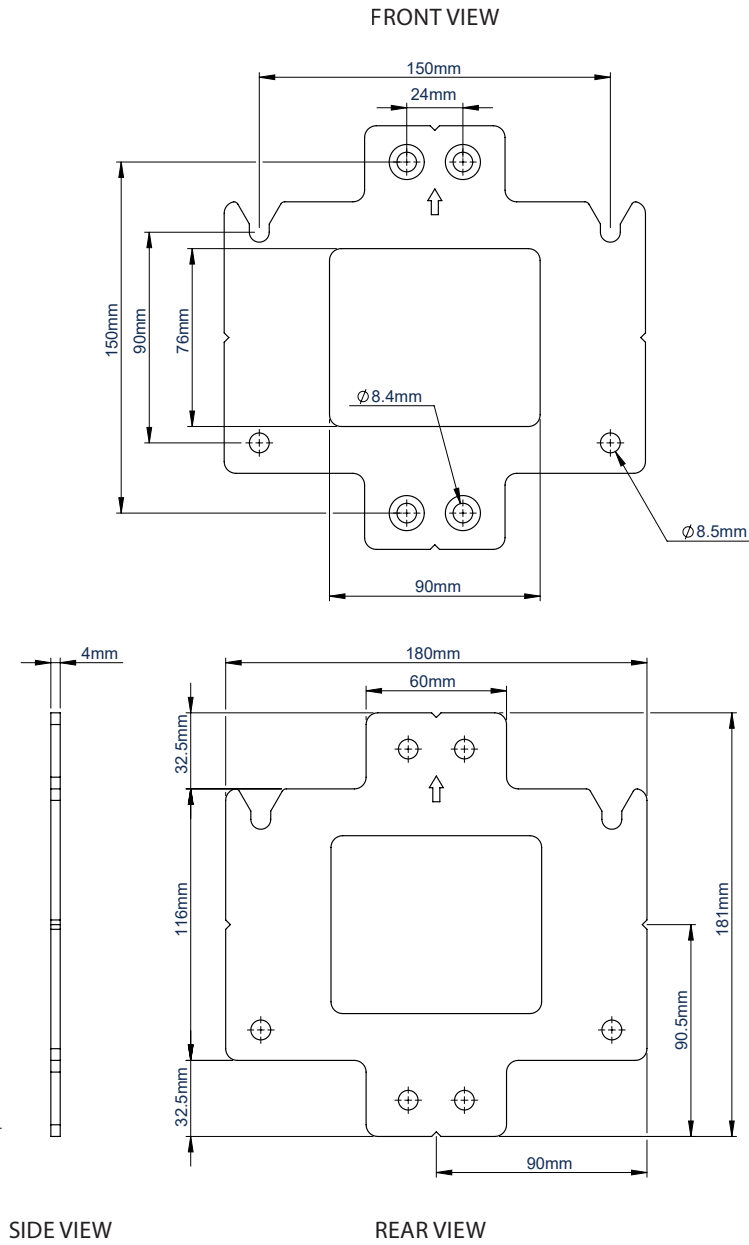

Designed to connect **BT8390** mounting rails to B-Tech's range of Designer Trolleys.

BT8381-JPS is required alongside a **BT8390** mounting rail to fit a **BT7884** flip down storage tray to B-Tech's Designer VC Trolleys (BT8514, BT8515, BT8516).

One **BT8381-JPS** is required to connect a mounting rail across a single column install.

Two **BT8381-JPS** are required to connect a mounting rail across a double column install.

PACKING INFORMATION

COLOUR:	ORDER REF:	EAN CODE:	MASTER CARTON QTY:	INNER CARTON QTY:	MASTER CARTON WEIGHT:	MASTER CARTON CUBE:
Black	BT8381-JPS/B	5019318302923	5	N/A	4.5kg	0.0132cbm