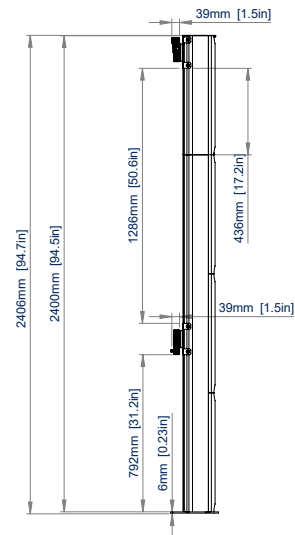

SPECIFICATIONS

Compatible Panels	Samsung All-in-One (IAC) 130" LED Display
Dimensions (Without Cabinet)	W: 108.46" H: 94.72" D: 8.93"
Dimensions (With Cabinet)	W: 114.09" H: 95.61" D: 10.93"
Color	Black
For indoor use only	

SYSTEM **X**™

BT9372-SAM130

FRONT VIEW

FRONT VIEW WITH DISPLAY

TOP VIEW

SIDE VIEW

ORDERING INFORMATION

COLOR	ORDER REF	UPC
Black	BT9372-SAM130/B	811867031454

RELATED PRODUCTS

PRODUCT CODE	NAME	DESCRIPTION
BT9372-SAM110	Bolt-Down Videowall Stand	For Samsung All-In-One 110" IAB Display
BT9372-SAM146	Bolt-Down Videowall Stand	For Samsung All-In-One 146" IAB Display
BT9370-SAM110	Freestanding Videowall Stand	For Samsung All-In-One 110" IAB Display
BT9370-SAM130	Freestanding Videowall Stand	For Samsung All-In-One 130" IAC Display