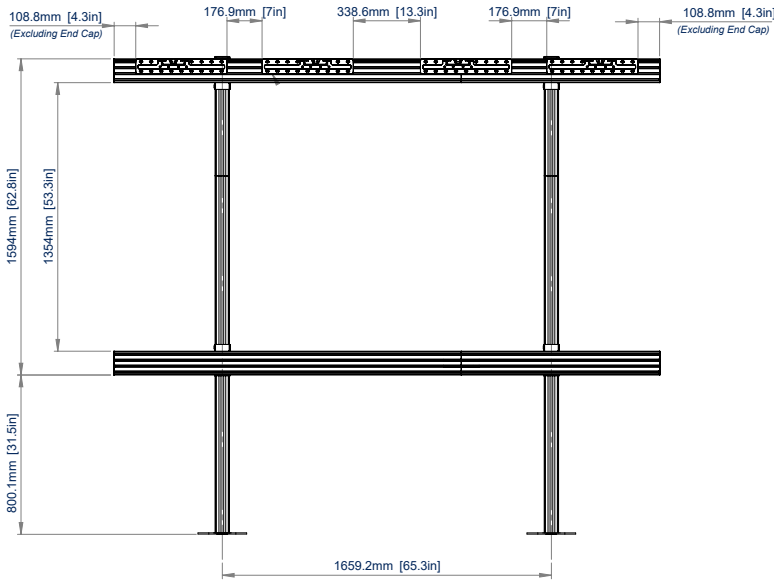

BT9372-SAM130

BOLT-DOWN VIDEO WALL STAND FOR SAMSUNG ALL-IN-ONE 130" IAC DISPLAY

The BT9372-SAM130 is a bolt-down mounting solution designed specifically for Samsung's The Wall All-In-One IAC 130" Series Display. A stylish design allows for a quick and easy installation utilising the Samsung All-In-One mounting brackets. A high-end aesthetic, anodised aluminium finish and integrated cable management ensures a smart and stylish installation.

SPECIFICATIONS

Compatible Panels	Samsung All-in-One (IAC) 130" LED Display
Dimensions (Without Cabinet)	W: 108.46" H: 94.72" D: 8.93"
Dimensions (With Cabinet)	W: 114.09" H: 95.61" D: 10.93"
Color	Black
For indoor use only	

FEATURES

- 1 Configured specifically for the Samsung 130" IAC Series All-in-One Display
 - 2 Incorporates Samsung 130" All-in-One IAC Series mounting brackets
 - 3 Quick and easy installation
 - 4 Small footprint ideal for retail applications where floor space is limited
- Created from System X components
 - Integrated cable management for a neat and tidy install
 - All mounting hardware included
 - Freestanding solution also available

SYSTEM **X**™

BT9372-SAM130

FRONT VIEW

FRONT VIEW WITH DISPLAY

TOP VIEW

SIDE VIEW

ORDERING INFORMATION

COLOR	ORDER REF	UPC
Black	BT9372-SAM130/B	811867031454