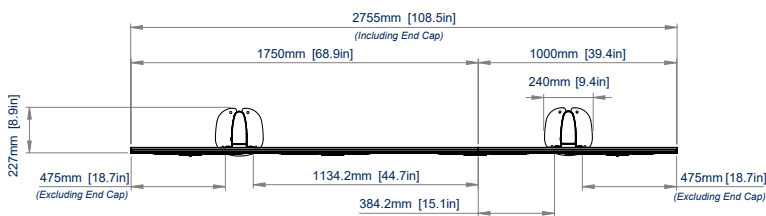

SPECIFICATIONS

Compatible Panels	Samsung All-in-One (IAC) 130" LED Display
Dimensions (Without Cabinet)	W: 108.46" H: 94.72" D: 8.93"
Dimensions (With Cabinet)	W: 114.09" H: 95.61" D: 10.93"
Color	Black
For indoor use only	

SYSTEM **X**™

BT9372-SAM130

FRONT VIEW

FRONT VIEW WITH DISPLAY

TOP VIEW

SIDE VIEW

ORDERING INFORMATION

COLOR	ORDER REF	UPC
Black	BT9372-SAM130/B	811867031454

RELATED PRODUCTS

PRODUCT CODE	NAME	DESCRIPTION
BT9372-SAM110	Bolt-Down Videowall Stand	For Samsung All-In-One 110" IAB Display
BT9372-SAM146	Bolt-Down Videowall Stand	For Samsung All-In-One 146" IAB Display
BT9370-SAM110	Freestanding Videowall Stand	For Samsung All-In-One 110" IAB Display
BT9370-SAM130	Freestanding Videowall Stand	For Samsung All-In-One 130" IAC Display