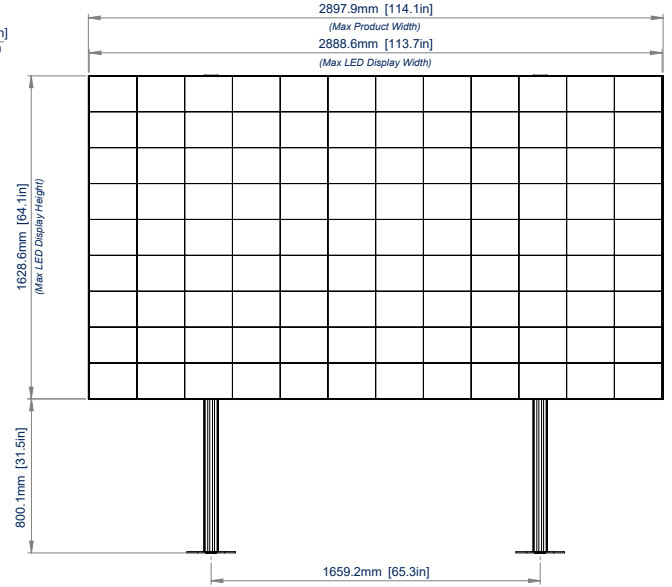

BT9372-SAM130

BOLT-DOWN VIDEO WALL STAND FOR SAMSUNG ALL-IN-ONE 130" IAC DISPLAY

The BT9372-SAM130 is a bolt-down mounting solution designed specifically for Samsung's The Wall All-In-One IAC 130" Series Display. A stylish design allows for a quick and easy installation utilising the Samsung All-In-One mounting brackets. A high-end aesthetic, anodised aluminium finish and integrated cable management ensures a smart and stylish installation.

SPECIFICATIONS

Compatible Panels	Samsung All-in-One (IAC) 130" LED Display
Dimensions (Without Cabinet)	W: 108.46" H: 94.72" D: 8.93"
Dimensions (With Cabinet)	W: 114.09" H: 95.61" D: 10.93"
Color	Black
For indoor use only	

FEATURES

- 1 Configured specifically for the Samsung 130" IAC Series All-in-One Display
 - 2 Incorporates Samsung 130" All-in-One IAC Series mounting brackets
 - 3 Quick and easy installation
 - 4 Small footprint ideal for retail applications where floor space is limited
- Created from System X components
 - Integrated cable management for a neat and tidy install
 - All mounting hardware included
 - Freestanding solution also available

SYSTEM **X**™

BT9372-SAM130

FRONT VIEW

FRONT VIEW WITH DISPLAY

TOP VIEW

SIDE VIEW

ORDERING INFORMATION

COLOR	ORDER REF	UPC
Black	BT9372-SAM130/B	811867031454