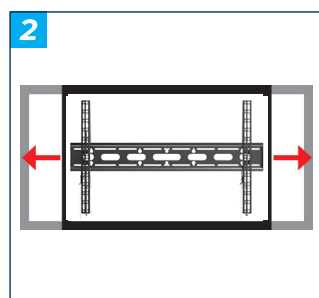

BT9903

XL HEAVY DUTY FLAT SCREEN WALL MOUNT FOR SCREENS UP TO 120"

The heavy-duty BT9903 has been designed to securely mount the largest screens on the market, supporting weights of up to 200kg when wall-mounted. Ideal for heavy touchscreens over 65", its universal interface accommodates mounting patterns up to 1000mm x 600mm. The BT9903 has keyhole fixings on the wall plate and a hook-on mounting system, ensuring a straightforward installation process. Additionally, it features height adjustment screws, allowing for easy levelling of the screen post-installation.

SPECIFICATIONS

Recommended screen size	65" - 120"
Max load	200kg*
VESA® & non-VESA fixings	up to 1000 x 600mm
Distance from wall	35mm

FEATURES

- 1 Low profile design mounts screen just 35mm to the wall
 - 2 Lateral adjustment of screen once mounted
 - 3 Adjustment screws allow screen to be levelled once mounted
 - 4 Compatible with B-Tech's System 2 pole mounting system
- Safety screws included to prevent removal of screen
 - Simple 'hook-on' installation with all mounting hardware included
 - Mounts extra-large screens 65" and over
 - Supplied with cable ties to attach small Media players to the wall bracket
 - A padlock (not supplied) can be added for extra security
 - Keyhole mounting for an easy install

RECOMMENDED MAX SCREEN	MAX LOAD	MAX VESA	POST INSTALL ALIGNMENT	COLLAR COMPATIBLE	QR CODE
120" 305cm	200kg	1000 x 600			

*Weight limited to 130kg when ceiling mounted across two poles

BT9903

FRONT VIEW

REAR VIEW