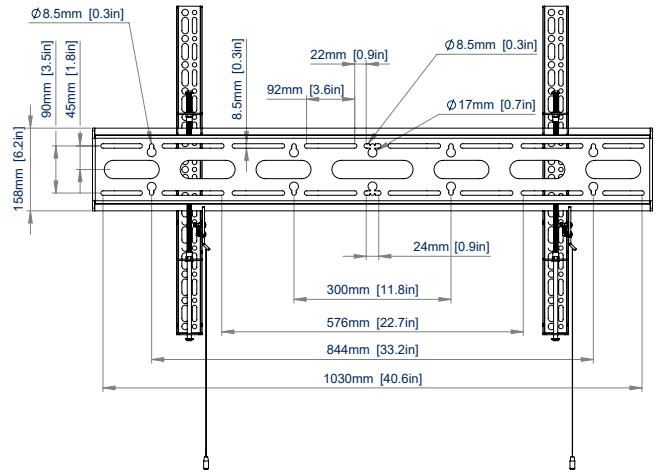

BT9903

REAR VIEW

SIDE VIEW

ORDERING INFORMATION

COLOUR	ORDER REF	EAN
Black	BT9903/B	5019318759079

RELATED PRODUCTS

PRODUCT CODE	NAME	DESCRIPTION
BT7841	Accessory Collar	Accessory Collars allow the user to attach B9903 to BT7850 Ø50mm Poles
BT7850	Ø50mm Poles	Available in a variety of lengths to create multiple pole-mounted solutions
BT9910	XL Flat Screen Wall Mount with Tilt	Designed for screens up to 100" & features easy tilt adjustment up to +15°
BT8448	XL Flat Screen Ceiling Mount	Designed for screens up to 120" & available in multiple lengths

SS-V2-BT9903-130824