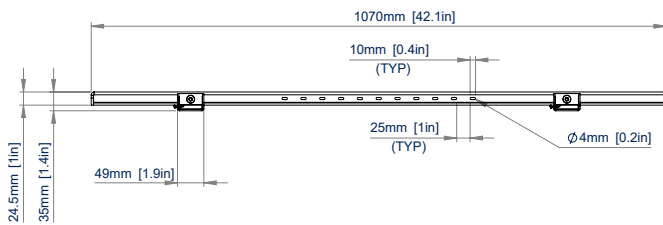

TOP VIEW

SIDE VIEW

ORDERING INFORMATION

COLOUR	ORDER REF	EAN
Black	BT9903/B	5019318759079

RELATED PRODUCTS

PRODUCT CODE	NAME	DESCRIPTION
BT7841	Accessory Collar	Accessory Collars allow the user to attach B9903 to BT7850 Ø50mm Poles
BT7850	Ø50mm Poles	Available in a variety of lengths to create multiple pole-mounted solutions
BT9910	XL Flat Screen Wall Mount with Tilt	Designed for screens up to 100" & features easy tilt adjustment up to +15°
BT8448	XL Flat Screen Ceiling Mount	Designed for screens up to 120" & available in multiple lengths

SS-V2-BT9903-130824