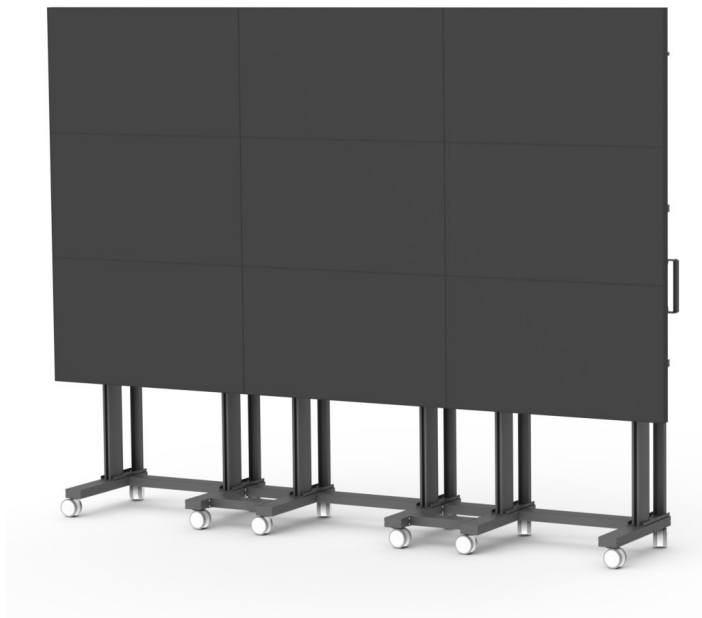

SMS ICON ACE MOBILE 3x3

Roll out your message!

SMS Icon Ace Mobile 3x3 is the perfect choice for a mobile videowall - for events, retail or corporate. It is stable, reliable and easy to install, thanks to the extensive factory pre-assembly.

The design is modular and it is easy to align the displays exactly, all four corners of the displays can be finely adjusted.

The product comes equipped with sturdy wheels and handles.

The displays are mounted in landscape mode. Cover plates are available as an accessory.

▲ ARTICLE NUMBER

C130002-2A0

Icon Mobile Ace 3x3 46 800x400

▲ INCLUDED PRODUCTS

Icon Mobile Ace Foot 46 Landscape

3 x C130002-2A1

Icon Floor Ace Connection Pillar

9 x C140001-2A2

▲ INFO

PLACEMENT	Floor
ROTATION	Landscape
MOBILE	Yes
LOCKABLE SPEC	with Screws (incl) or padlock (not incl)
VESA HORIZONTAL	200 - 800
VESA VERTICAL	200 - 400
MAX WEIGHT [KG]	50
SCREEN SIZE	46"
WARRANTY [YEARS]	5