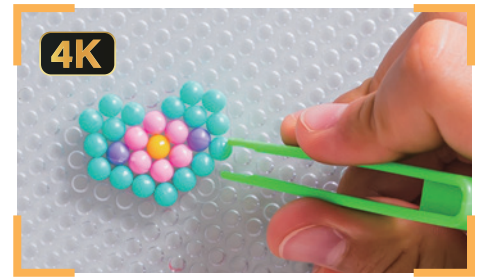

**GO WIRELESS,
STAY POWERED UP**

AVerVision **M11WB**

Mechanical Arm Wireless Visualizer
(Document Camera)

Transform your teaching and bring lessons to life. Showcase intricate circuit boards in stunning 4K, zoom in on student projects with 29X clarity, and conduct vivid demonstrations anywhere learning happens. With an educator-friendly design for modern classrooms, clear audio capture, and built-in lighting, the M11WB integrates with AVerTouch software, making both in-class and remote learning more engaging and accessible than ever.

13 Megapixels

4K 60 fps Resolution

29X Digital Zoom

A3 Shooting Area

Built-in Mic & LED Lamp

Dual-Band Wi-Fi with WPA3 Security

Portable Power Source

Circle to Search Powered by Google Lens

AI Image Generator

3-Year Warranty

Magnify with 29X Zoom in 4K Detail

With impressive zoom capability and awe-inspiring visuals, bring a wide range of objects to life, from detailed maps to the vibrant colors of art projects, and create a truly interactive learning environment for students.