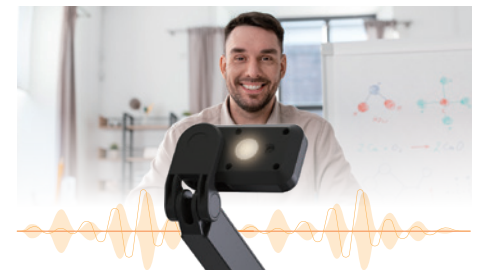

**GO WIRELESS,
STAY POWERED UP**

AVerVision **M11WB**

Mechanical Arm Wireless Visualizer
(Document Camera)

Transform your teaching and bring lessons to life. Showcase intricate circuit boards in stunning 4K, zoom in on student projects with 29X clarity, and conduct vivid demonstrations anywhere learning happens. With an educator-friendly design for modern classrooms, clear audio capture, and built-in lighting, the M11WB integrates with AVerTouch software, making both in-class and remote learning more engaging and accessible than ever.

AI Image Generator

3-Year Warranty

Magnify with 29X Zoom in 4K Detail

With impressive zoom capability and awe-inspiring visuals, bring a wide range of objects to life, from detailed maps to the vibrant colors of art projects, and create a truly interactive learning environment for students.

Buttons for Dynamic Teaching

Master your lessons with intuitive action buttons designed by educators for educators. Quick-access keys enable zoom, focus, or capture so you can maintain your teaching flow and seamlessly transition between lesson elements. Keep the energy high and your students engaged as you explore new ideas on the fly.

Clear Sounds and Sights

Capture crystal-clear audio for recordings and distance learning with the built-in microphone. Complement your lessons with LED lighting that ensures optimal visibility, drawing students into every subject across various classroom settings.