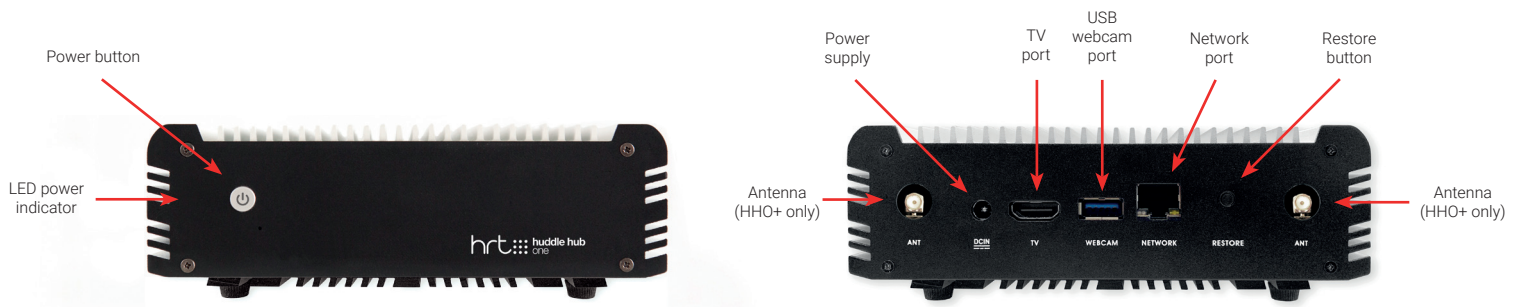

## Wireless meetings

The way we work has changed. People are growing increasingly accustomed to working in a mobile BYOC (Bring Your Own Codec) world, working from their own familiar devices.

Huddle Room Technology has created the Huddle Hub that allows you to connect your meeting room USB camera to Huddle Hub and enable any participant to wirelessly receive its AV streams for a video conferencing session. Huddle Hub supports most UC software, hardware devices and video conferencing platforms all while enabling you to wirelessly share content.

### Product matrix

	 huddle hub one	 huddle hub one+	 huddle hub one With Smart Rooms	 huddle hub one+ With Smart Rooms
Wireless USB*	●	●	●	●
Wireless HDMI	●	●	●	●
Max. presenters	4	4	6	6
Max. participants	12	12	150	150
Smart rooms	-	-	6	6
WiFi AP	-	●	-	●

## Huddle Hub specifications

Wireless presentation resolution	Up to HD 1080p@30fps
Wireless webcam feed resolution	Up to HD 720p@30fps
Multicam feed resolution	Up to HD 720p@30fps
WiFi network interface (HHO+ only)	WiFi IEEE 802.11 ac/ a b g n 2.4/5 Ghz 2 antennas - Authentication WPA2-PSK
Wired network connection	Ethernet RJ-45 port, 1000 Mbit/s
Webcam port	USB 2.0/3.0
TV port	HDMI
Power	External power adaptor 12V DC
Dimensions and weight (excluding antennas)	160 mm (6.3 in) x 132 mm (5.2 in) x 51 mm (2.0 in) - 1080g (2.38lb)
Temperature range	Operating: 0°C to +40°C (+32°F to +104°F) - Storage: -20°C to +60 (-4°F to +140°F)