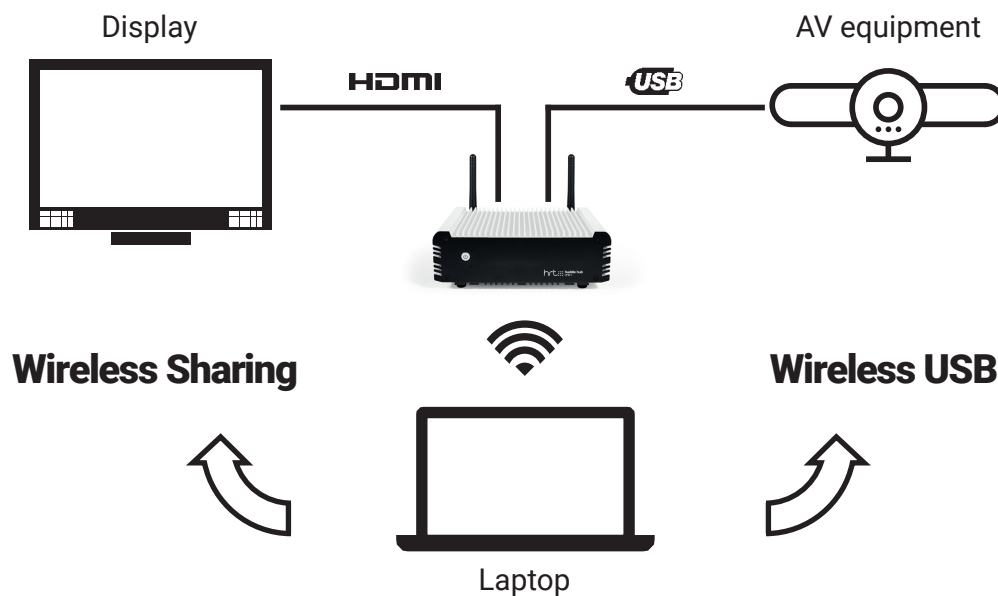

## Wireless meetings

The way we work has changed. People are growing increasingly accustomed to working in a mobile BYOC (Bring Your Own Codec) world, working from their own familiar devices.

Huddle Room Technology has created the Huddle Hub that allows you to connect your meeting room USB camera to Huddle Hub and enable any participant to wirelessly receive its AV streams for a video conferencing session. Huddle Hub supports most UC software, hardware devices and video conferencing platforms all while enabling you to wirelessly share content.

### Product matrix

	 huddle hub one	 huddle hub one+	 huddle hub one With Smart Rooms	 huddle hub one+ With Smart Rooms
Wireless USB*	●	●	●	●
Wireless HDMI	●	●	●	●
Max. presenters	4	4	6	6
Max. participants	12	12	150	150
Smart rooms	-	-	6	6
WiFi AP	-	●	-	●

## Huddle Hub specifications

Wireless presentation resolution	Up to HD 1080p@30fps
Wireless webcam feed resolution	Up to HD 720p@30fps
Multicam feed resolution	Up to HD 720p@30fps
WiFi network interface (HHO+ only)	WiFi IEEE 802.11 ac/ a b g n 2.4/5 Ghz 2 antennas - Authentication WPA2-PSK
Wired network connection	Ethernet RJ-45 port, 1000 Mbit/s
Webcam port	USB 2.0/3.0
TV port	HDMI
Power	External power adaptor 12V DC
Dimensions and weight (excluding antennas)	160 mm (6.3 in) x 132 mm (5.2 in) x 51 mm (2.0 in) - 1080g (2.38lb)
Temperature range	Operating: 0°C to +40°C (+32°F to +104°F) - Storage: -20°C to +60 (-4°F to +140°F)