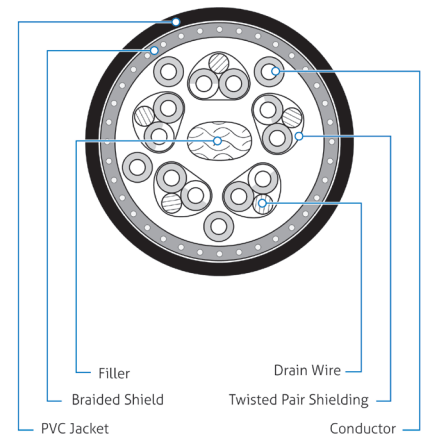

PI5010 DATA SHEET

up to 5.00 meters

PureLink
Install. Connect. Perform.

Features

- DP version 1.4 – 32.4Gbps for resolutions up to 8K UltraHD-2 60Hz
- Gold plated precision contacts with locking mechanism
- DisplayPort male to DisplayPort male
- High purity copper conductors and triple shielding, AWG34/28, Ø 4.5/7.5 mm
- 100% tested for professional AV applications

Connections

Connector Material	ABS Plastic
Contact Material	Gold-plated
Connector 1	DisplayPort Male
Dimensions Connector 1	50.6 x 19.9 x 11 mm
Connector 2	DisplayPort Male
Dimensions Connector 2	50.6 x 19.9 x 11 mm

Cable

Type	Passive Round Cable
Construction	Up to 2.0m: 5x Twisted Pairs 34AWG + 4x 34AWG + AB From 3.0m: 5x Twisted Pairs 28AWG + 4x 28AWG + AB
Jacket Outer Material	PVC
Cable Outer Diameter	Up to 2.0m: 4.5mm / From 3.0m: 7.5mm
Bending Radius	Up to 2.0m: 8.5mm / From 3.0m: 14.0mm
Tensile Strength	ca. 12kg
Sheath Printing	Compliance and Cable Standards, Flamability Rating

Signal Transmission

Standard	DisplayPort 1.4, HBR3
Bandwidth	32.4 Gbps
Max. Resolution	8K UltraHD-2 60Hz / 4K UltraHD 120Hz

General

Transmission Distance	Up to 5m (from 7.5m active)
Operation Temperature	0-80°C
Relative Humidity	0-95%
Colour	Black
Packaging	Premium Polybag, PET 01, PE-HD 02, PP 05
Certification	CE, FCC, ROHS, REACH, VW-1
Compliance	VESA

PI5010 Overview

Parent	Art.-No.	Length	Colour	EAN
PI5010	PI5010-010	1.00m	black	4251364716304
	PI5010-015	1.50m	black	4251364716311
	PI5010-020	2.00m	black	4251364716328
	PI5010-030	3.00m	black	4251364716335
	PI5010-040	4.00m	black	4251364716342
	PI5010-050	5.00m	black	4251364716359