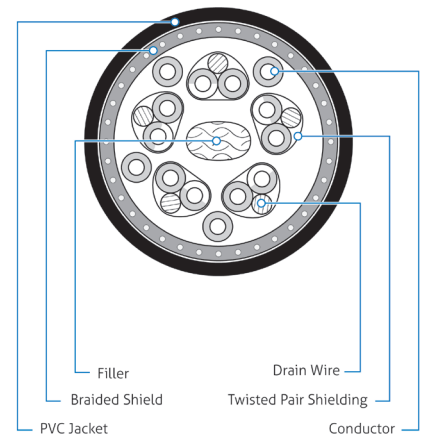

PI5010 DATA SHEET

from 7.50 meters

PureLink
Install. Connect. Perform.

Features

- DP version 1.4 – 32.4Gbps for resolutions up to 8K UltraHD-2 60Hz
- Gold plated precision contacts with locking mechanism
- DisplayPort male to DisplayPort male
- High purity copper conductors and triple shielding, AWG28, Ø 7.5 mm
- 100% tested for professional AV applications

Connections

Connector Material	ABS Plastic
Contact Material	Gold-plated
Connector 1	DisplayPort Male
Dimensions Connector 1	50.6 x 19.9 x 11 mm
Connector 2	DisplayPort Male
Dimensions Connector 2	53.1 x 19.9 x 11 mm

Cable

Type	Active Round Cable with Amplifier
Construction	5x Twisted Pairs 28AWG + 4x 28AWG + 1x 24AWG + AB
Jacket Outer Material	PVC
Cable Outer Diameter	7.5mm
Bending Radius	14.0mm
Tensile Strength	ca. 12kg
Sheath Printing	Compliance and Cable Standards, Flamability Rating

Signal Transmission

Standard	DisplayPort 1.4, HBR3
Bandwidth	32.4 Gbps
Max. Resolution	8K UltraHD-2 60Hz / 4K UltraHD 120Hz

General

Transmission Distance	Up to 15m
Operation Temperature	0-80°C
Relative Humidity	0-95%
Power Supply	No external Power Supply required (draws power from source device)
Colour	Black
Packaging	Premium Polybag, PET 01, PE-HD 02, PP 05
Certification	CE, FCC, ROHS, REACH, VW-1
Compliance	VESA

PI5010 Overview

Parent	Art.-No.	Length	Colour	EAN
PI5010	PI5010-075	7.50m	black	4251364722411
	PI5010-100	10.00m	black	4251364722428
	PI5010-125	12.50m	black	4251364722435
	PI5010-150	15.00m	black	4251364722442