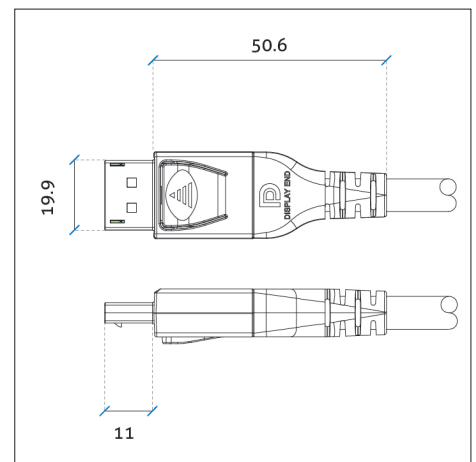

Connections

| | |
|------------------------|---------------------|
| Connector Material | ABS Plastic |
| Contact Material | Gold-plated |
| Connector 1 | DisplayPort Male |
| Dimensions Connector 1 | 50.6 x 19.9 x 11 mm |
| Connector 2 | DisplayPort Male |
| Dimensions Connector 2 | 50.6 x 19.9 x 11 mm |

Cable

| | |
|-----------------------|---|
| Type | Passive Round Cable |
| Construction | Up to 2.0m: 5x Twisted Pairs 34AWG + 4x 34AWG + AB From 3.0m: 5x Twisted Pairs 28AWG + 4x 28AWG + AB |
| Jacket Outer Material | PVC |
| Cable Outer Diameter | Up to 2.0m: 4.5mm / From 3.0m: 7.5mm |
| Bending Radius | Up to 2.0m: 8.5mm / From 3.0m: 14.0mm |
| Tensile Strength | ca. 12kg |
| Sheath Printing | Compliance and Cable Standards, Flamability Rating |

PI5010 Overview

| Parent | Art.-No. | Length | Colour | EAN |
|--------|------------|--------|--------|---------------|
| PI5010 | PI5010-010 | 1.00m | black | 4251364716304 |
| | PI5010-015 | 1.50m | black | 4251364716311 |
| | PI5010-020 | 2.00m | black | 4251364716328 |
| | PI5010-030 | 3.00m | black | 4251364716335 |
| | PI5010-040 | 4.00m | black | 4251364716342 |
| | PI5010-050 | 5.00m | black | 4251364716359 |

Connections

| | |
|------------------------|---------------------|
| Connector Material | ABS Plastic |
| Contact Material | Gold-plated |
| Connector 1 | DisplayPort Male |
| Dimensions Connector 1 | 50.6 x 19.9 x 11 mm |
| Connector 2 | DisplayPort Male |
| Dimensions Connector 2 | 53.1 x 19.9 x 11 mm |