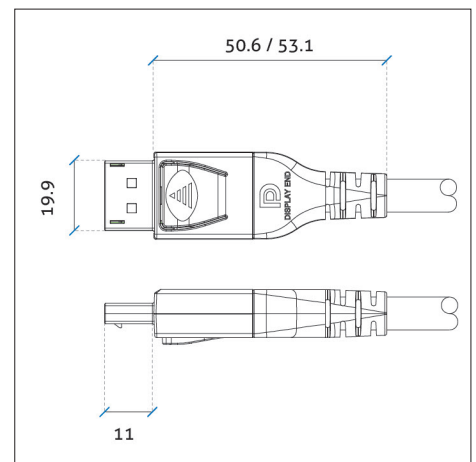

PI5010 Overview

| Parent | Art.-No. | Length | Colour | EAN |
|--------|------------|--------|--------|---------------|
| PI5010 | PI5010-010 | 1.00m | black | 4251364716304 |
| | PI5010-015 | 1.50m | black | 4251364716311 |
| | PI5010-020 | 2.00m | black | 4251364716328 |
| | PI5010-030 | 3.00m | black | 4251364716335 |
| | PI5010-040 | 4.00m | black | 4251364716342 |
| | PI5010-050 | 5.00m | black | 4251364716359 |

Connections

| | |
|------------------------|---------------------|
| Connector Material | ABS Plastic |
| Contact Material | Gold-plated |
| Connector 1 | DisplayPort Male |
| Dimensions Connector 1 | 50.6 x 19.9 x 11 mm |
| Connector 2 | DisplayPort Male |
| Dimensions Connector 2 | 53.1 x 19.9 x 11 mm |

Cable

| | |
|-----------------------|--|
| Type | Active Round Cable with Amplifier |
| Construction | 5x Twisted Pairs 28AWG + 4x 28AWG + 1x 24AWG + AB |
| Jacket Outer Material | PVC |
| Cable Outer Diameter | 7.5mm |
| Bending Radius | 14.0mm |
| Tensile Strength | ca. 12kg |
| Sheath Printing | Compliance and Cable Standards, Flamability Rating |

PI5010 Overview

| Parent | Art.-No. | Length | Colour | EAN |
|--------|------------|--------|--------|---------------|
| PI5010 | PI5010-075 | 7.50m | black | 4251364722411 |
| | PI5010-100 | 10.00m | black | 4251364722428 |
| | PI5010-125 | 12.50m | black | 4251364722435 |
| | PI5010-150 | 15.00m | black | 4251364722442 |